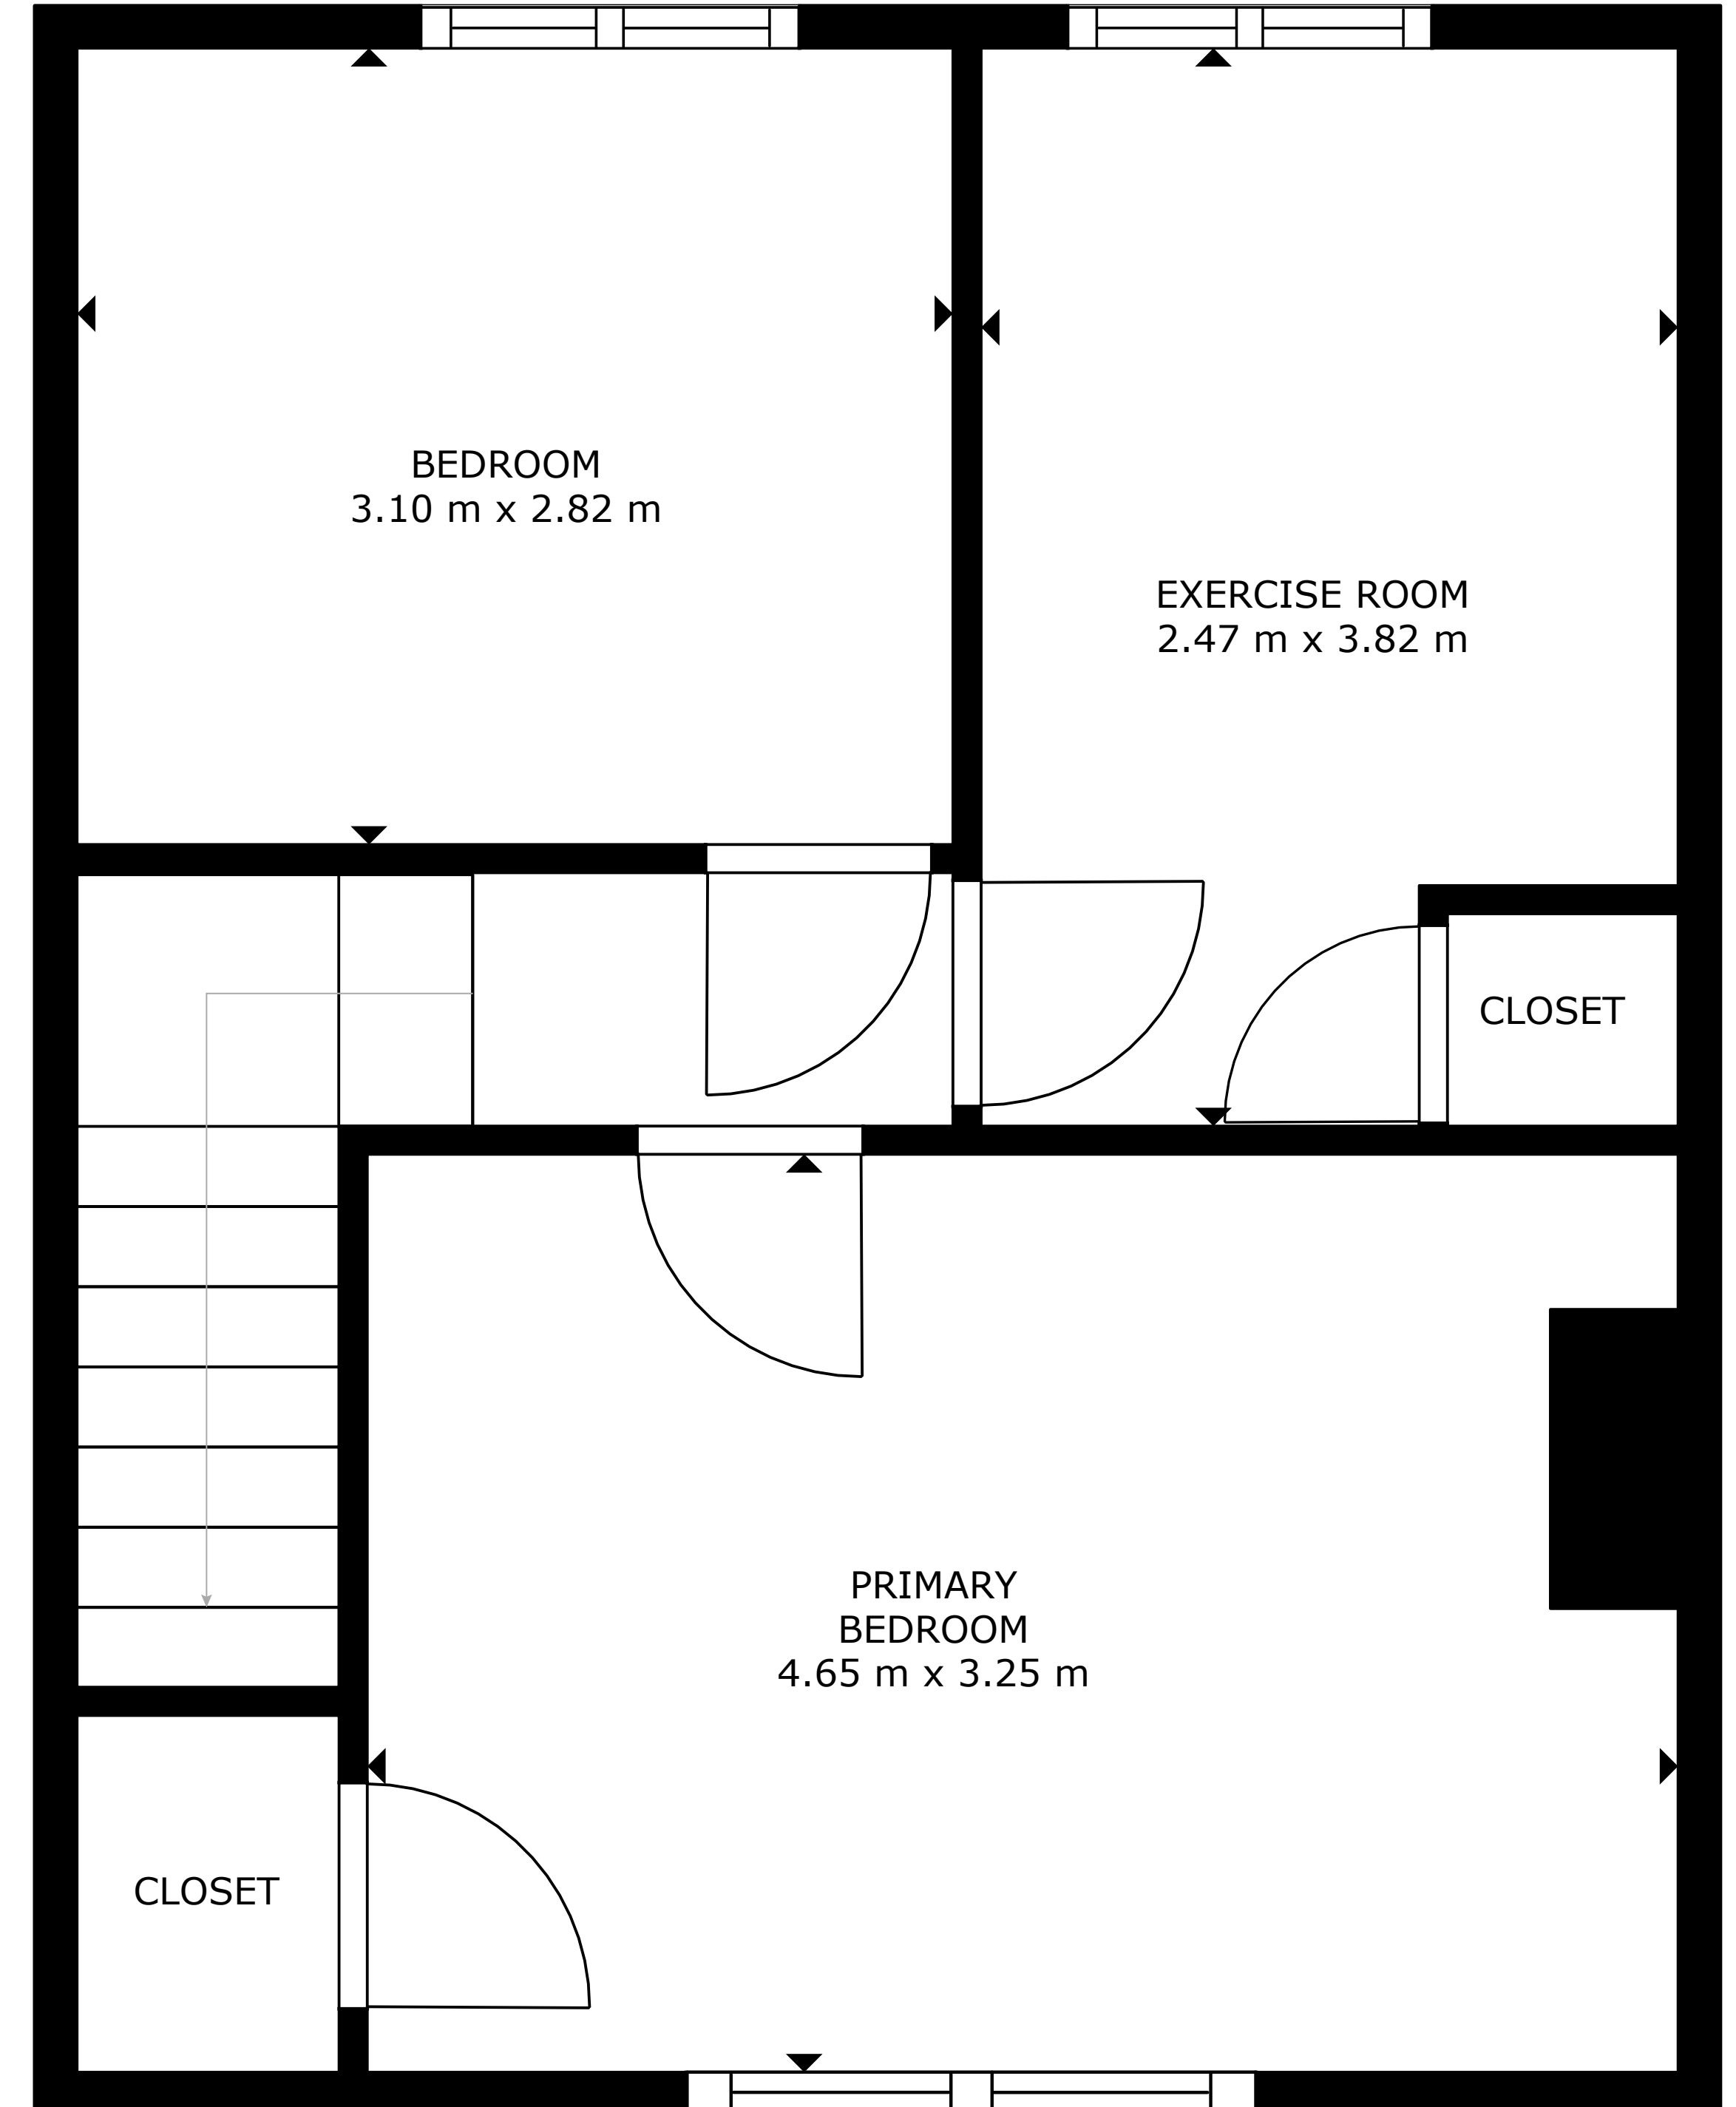

FLOOR 1

FLOOR 2

GROSS INTERNAL AREA
 FLOOR 1: 39 m², FLOOR 2: 40 m²
 TOTAL: 79 m²

SIZES AND DIMENSIONS ARE APPROXIMATE, ACTUAL MAY VARY.