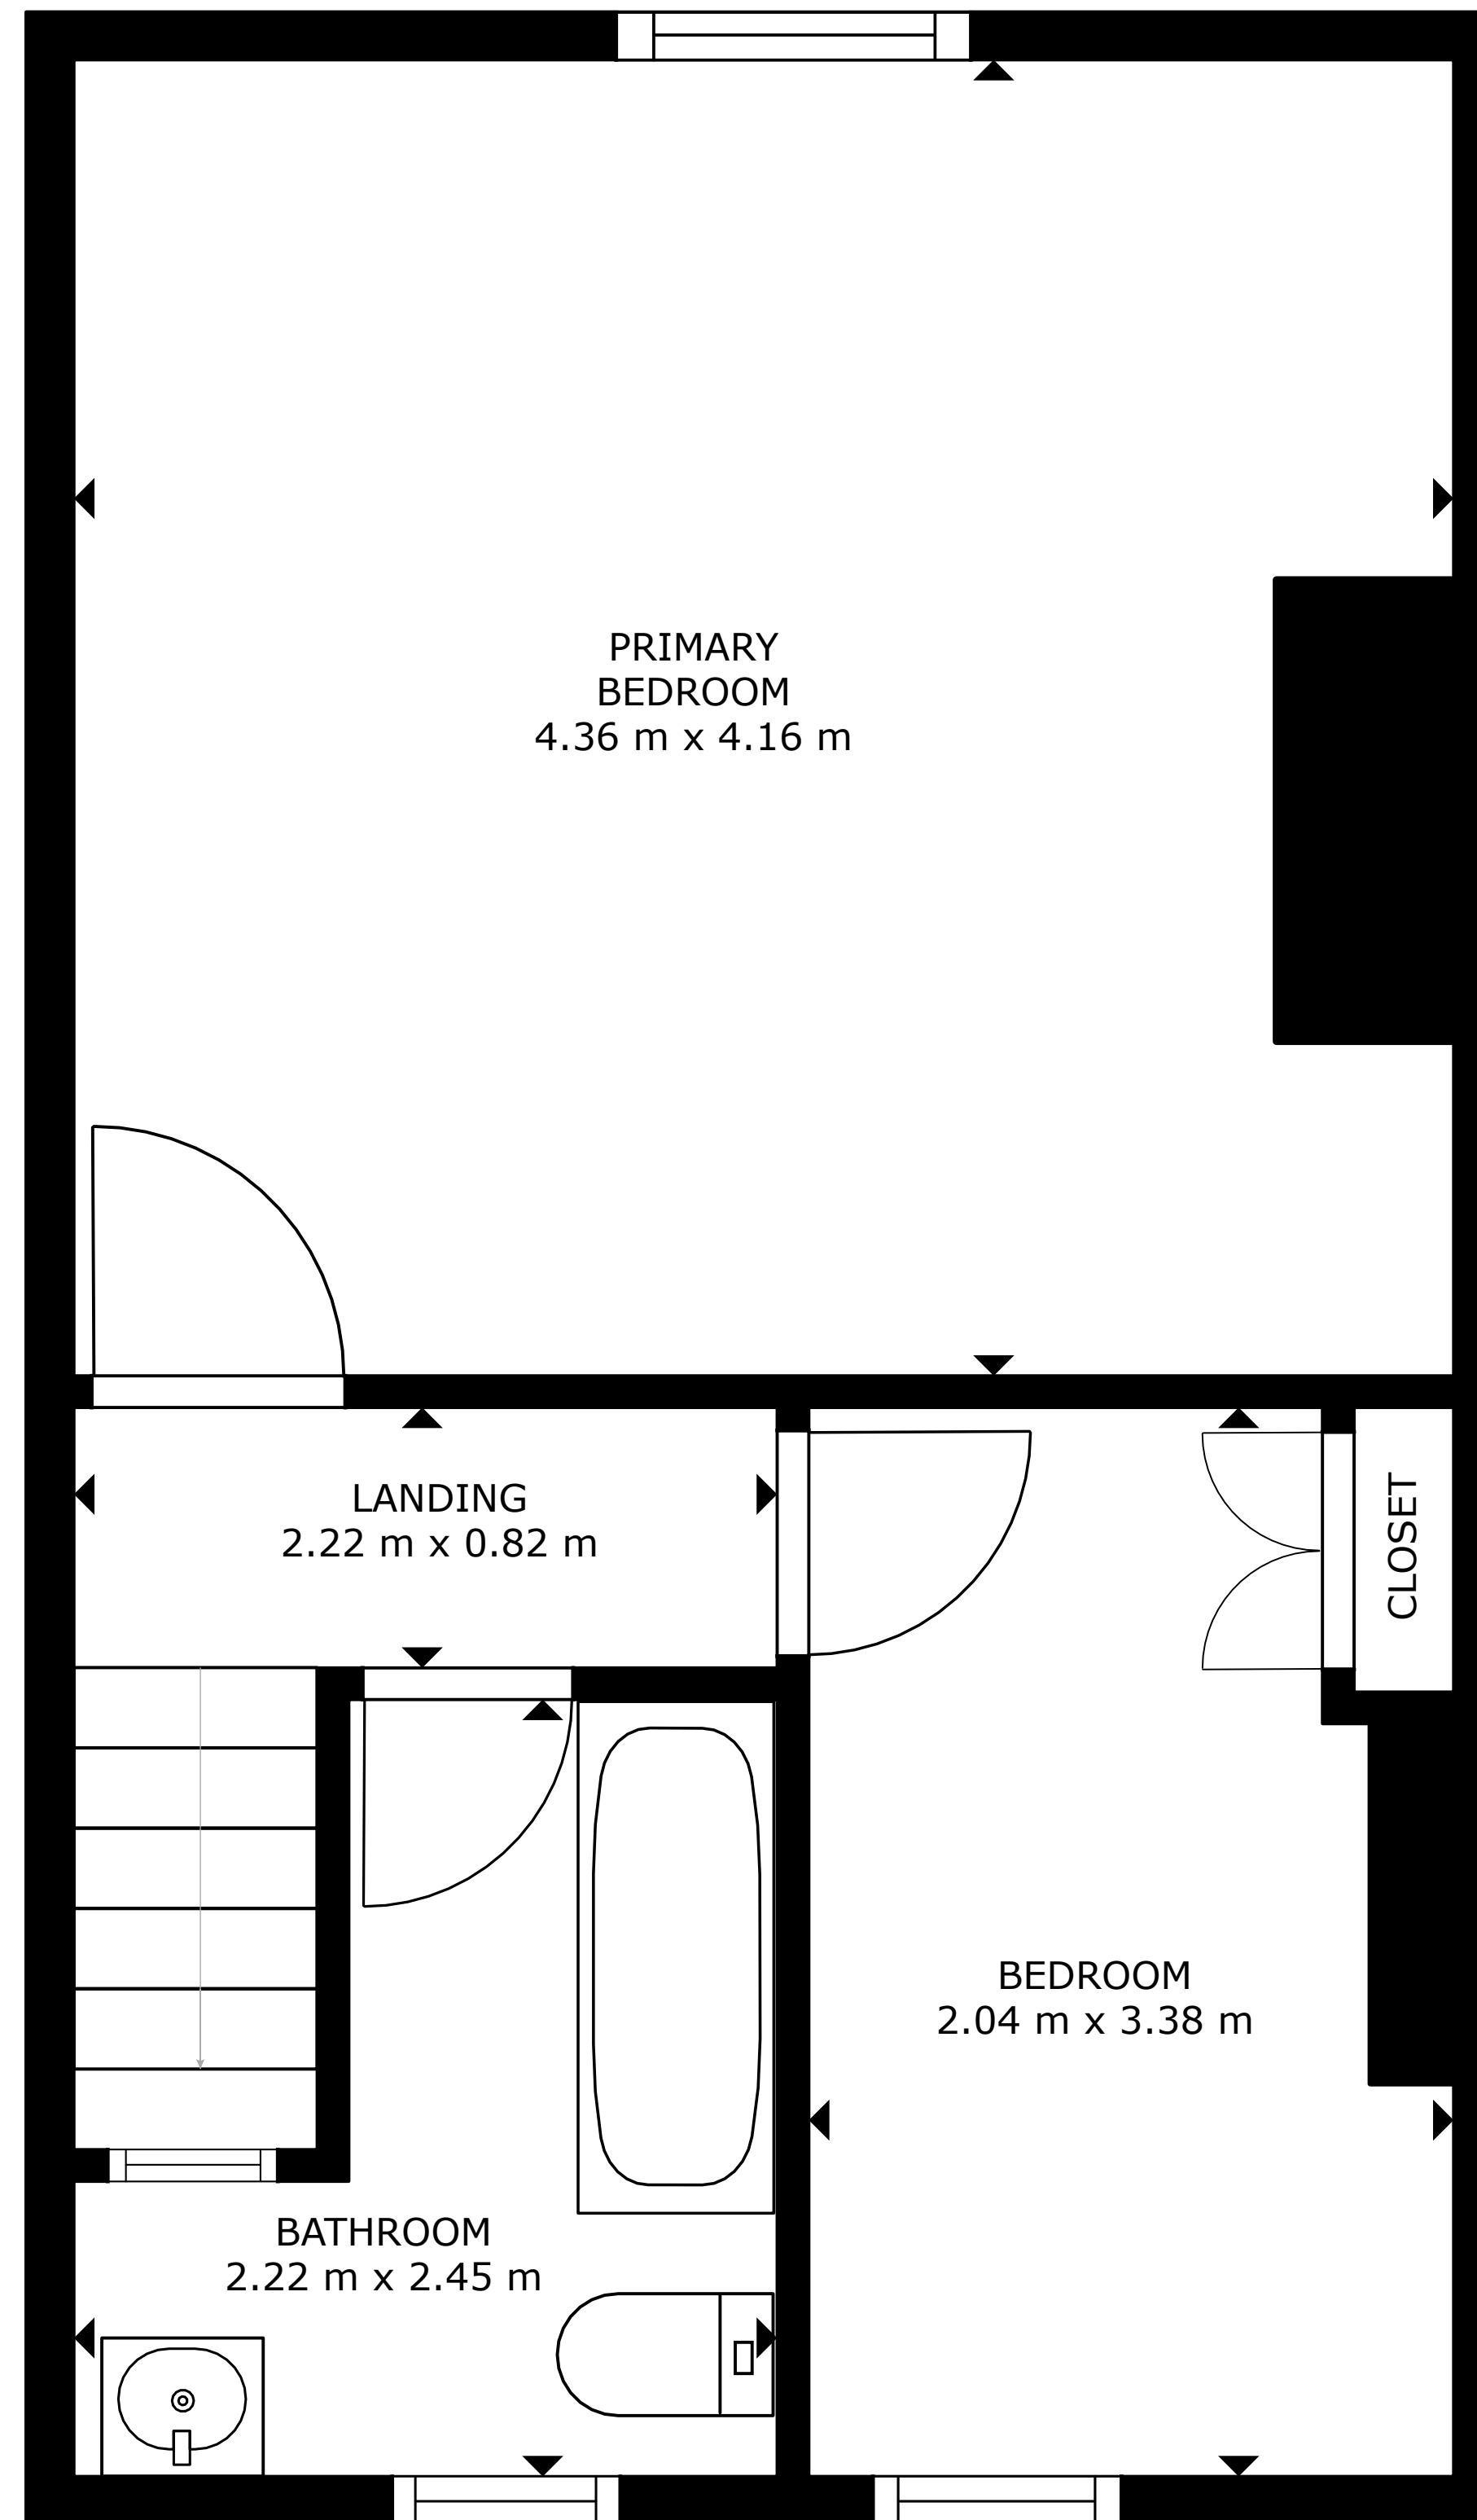

FLOOR 1

FLOOR 2

GROSS INTERNAL AREA
 FLOOR 1: 32 m², FLOOR 2: 33 m²
 TOTAL : 65 m²

SIZES AND DIMENSIONS ARE APPROXIMATE, ACTUAL MAY VARY.

i magetad=