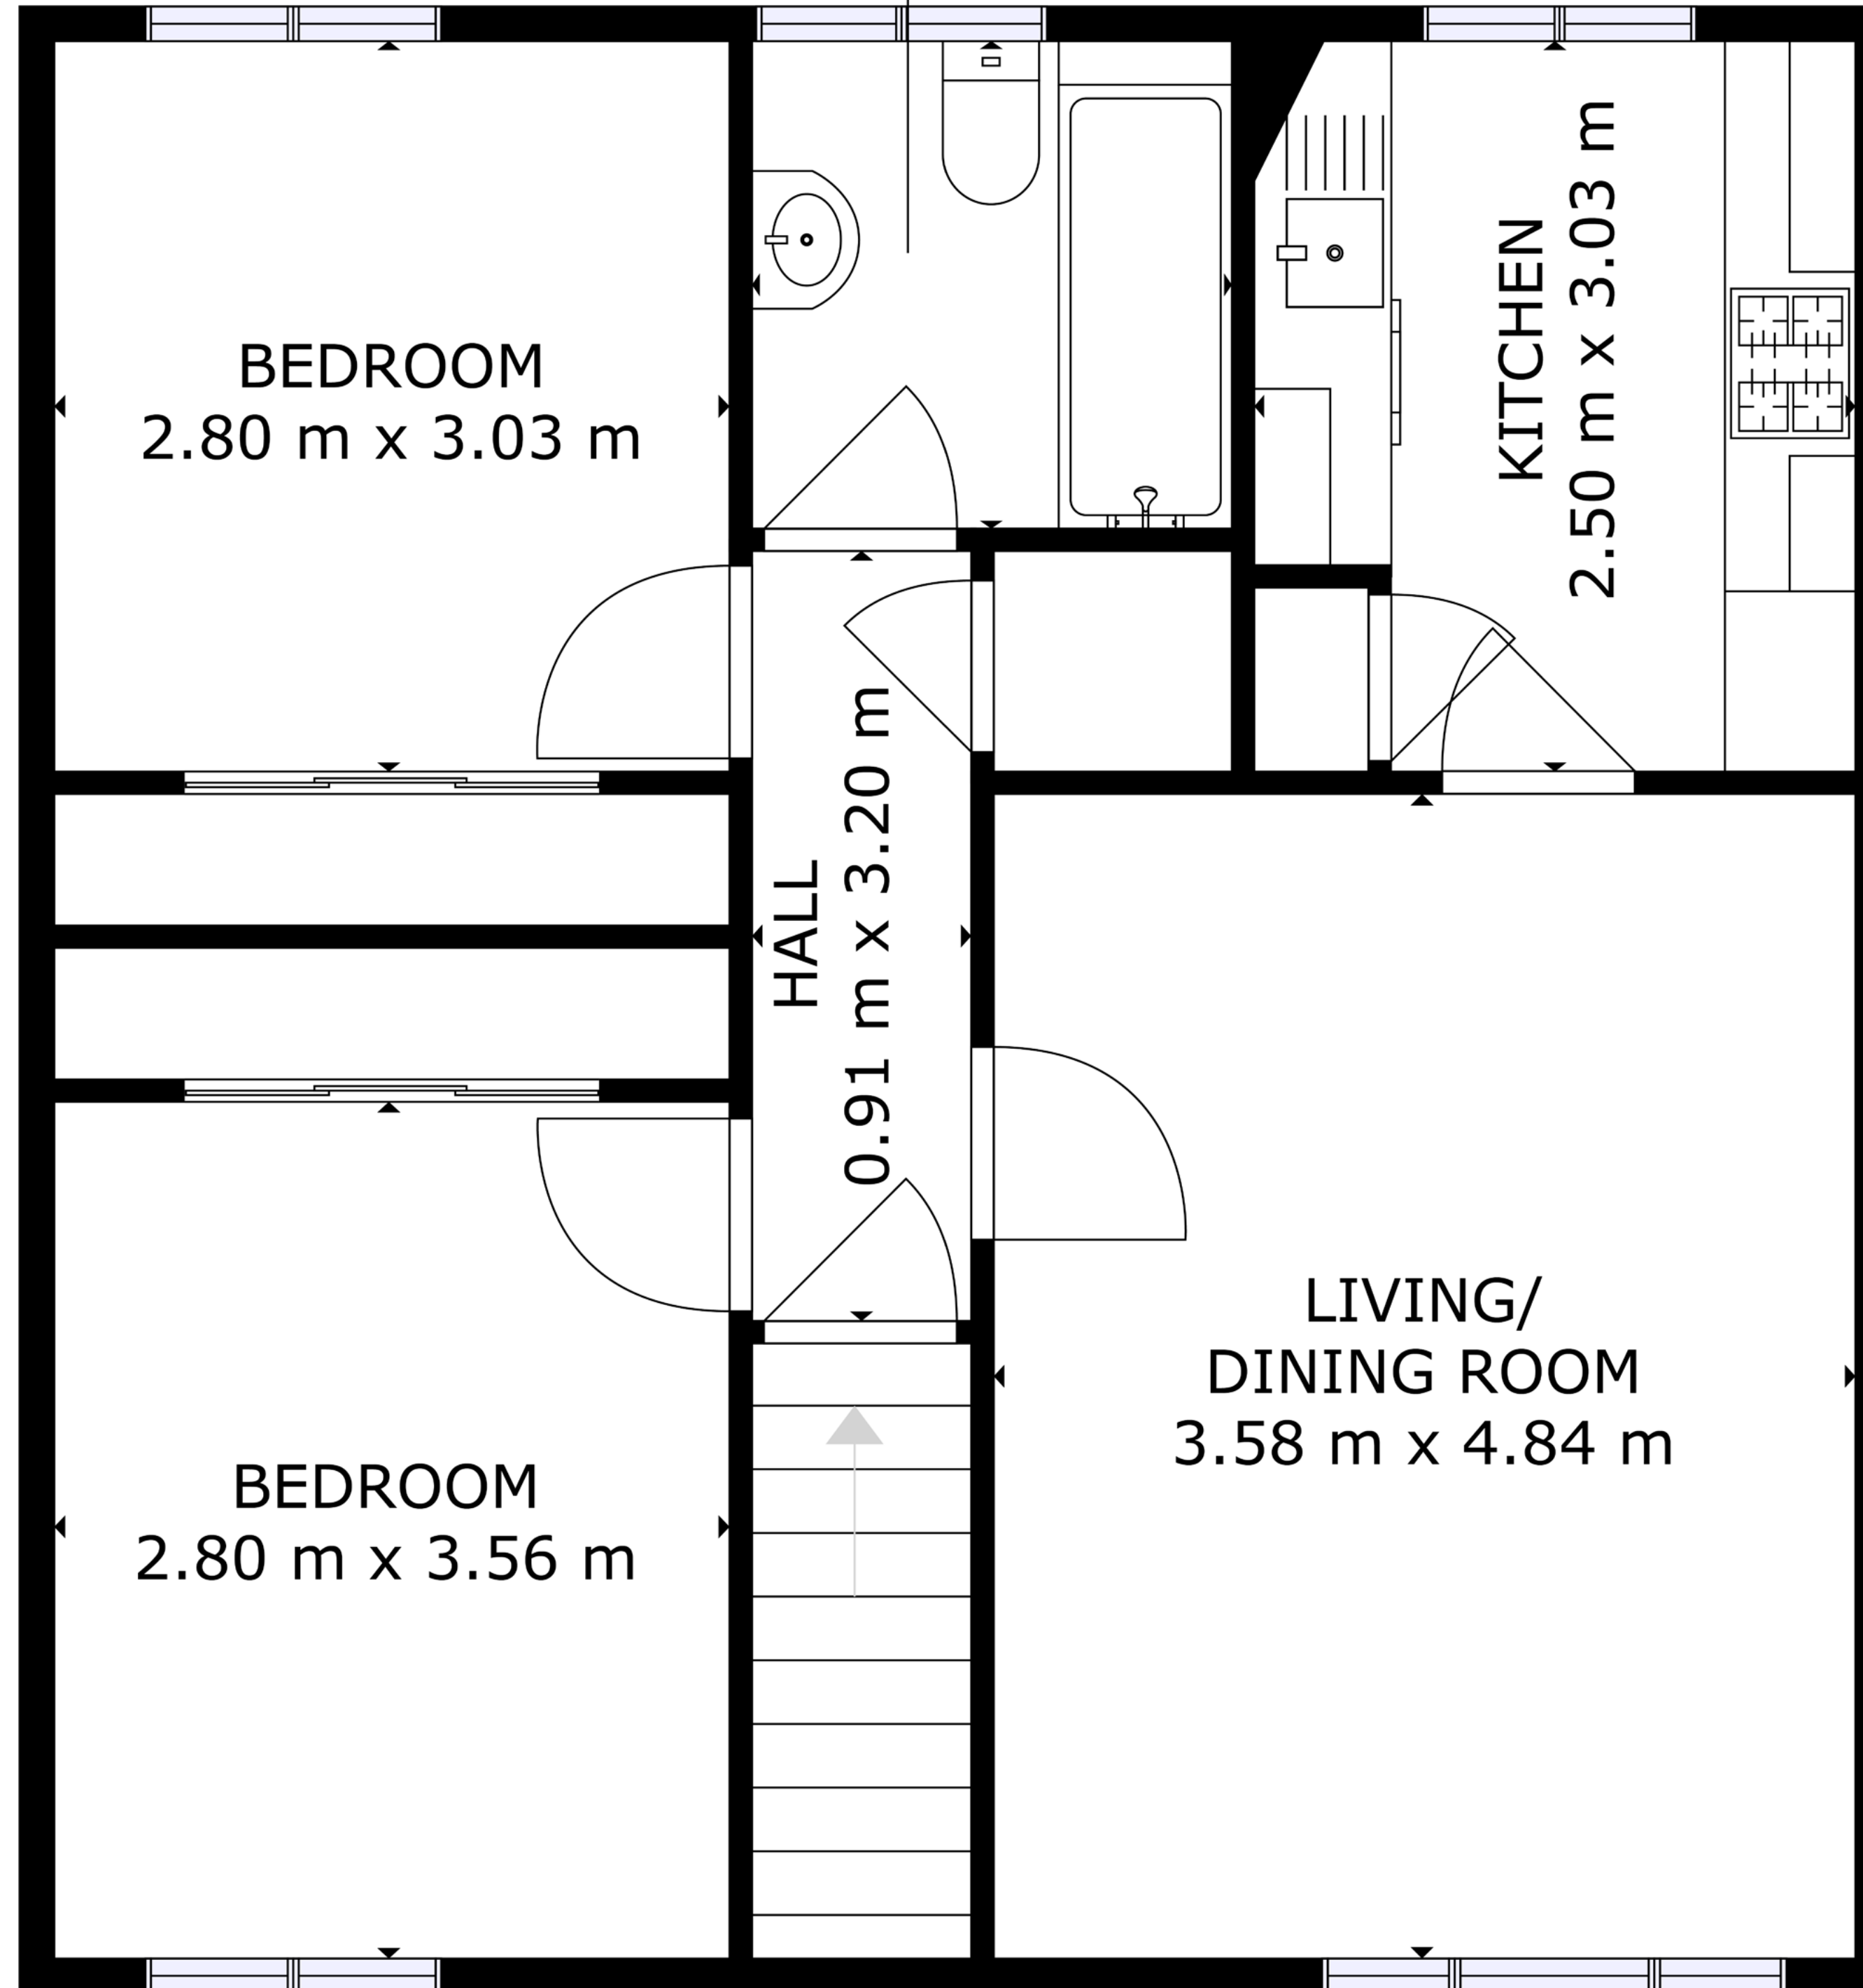

BATHROOM
2.00 m x 2.02 m

BEDROOM
2.80 m x 3.03 m

KITCHEN
2.50 m x 3.03 m

HALL
0.91 m x 3.20 m

LIVING/
DINING ROOM
3.58 m x 4.84 m

BEDROOM
2.80 m x 3.56 m

GROSS INTERNAL AREA
TOTAL: 61 m²

SIZES AND DIMENSIONS ARE APPROXIMATE, ACTUAL MAY VARY.