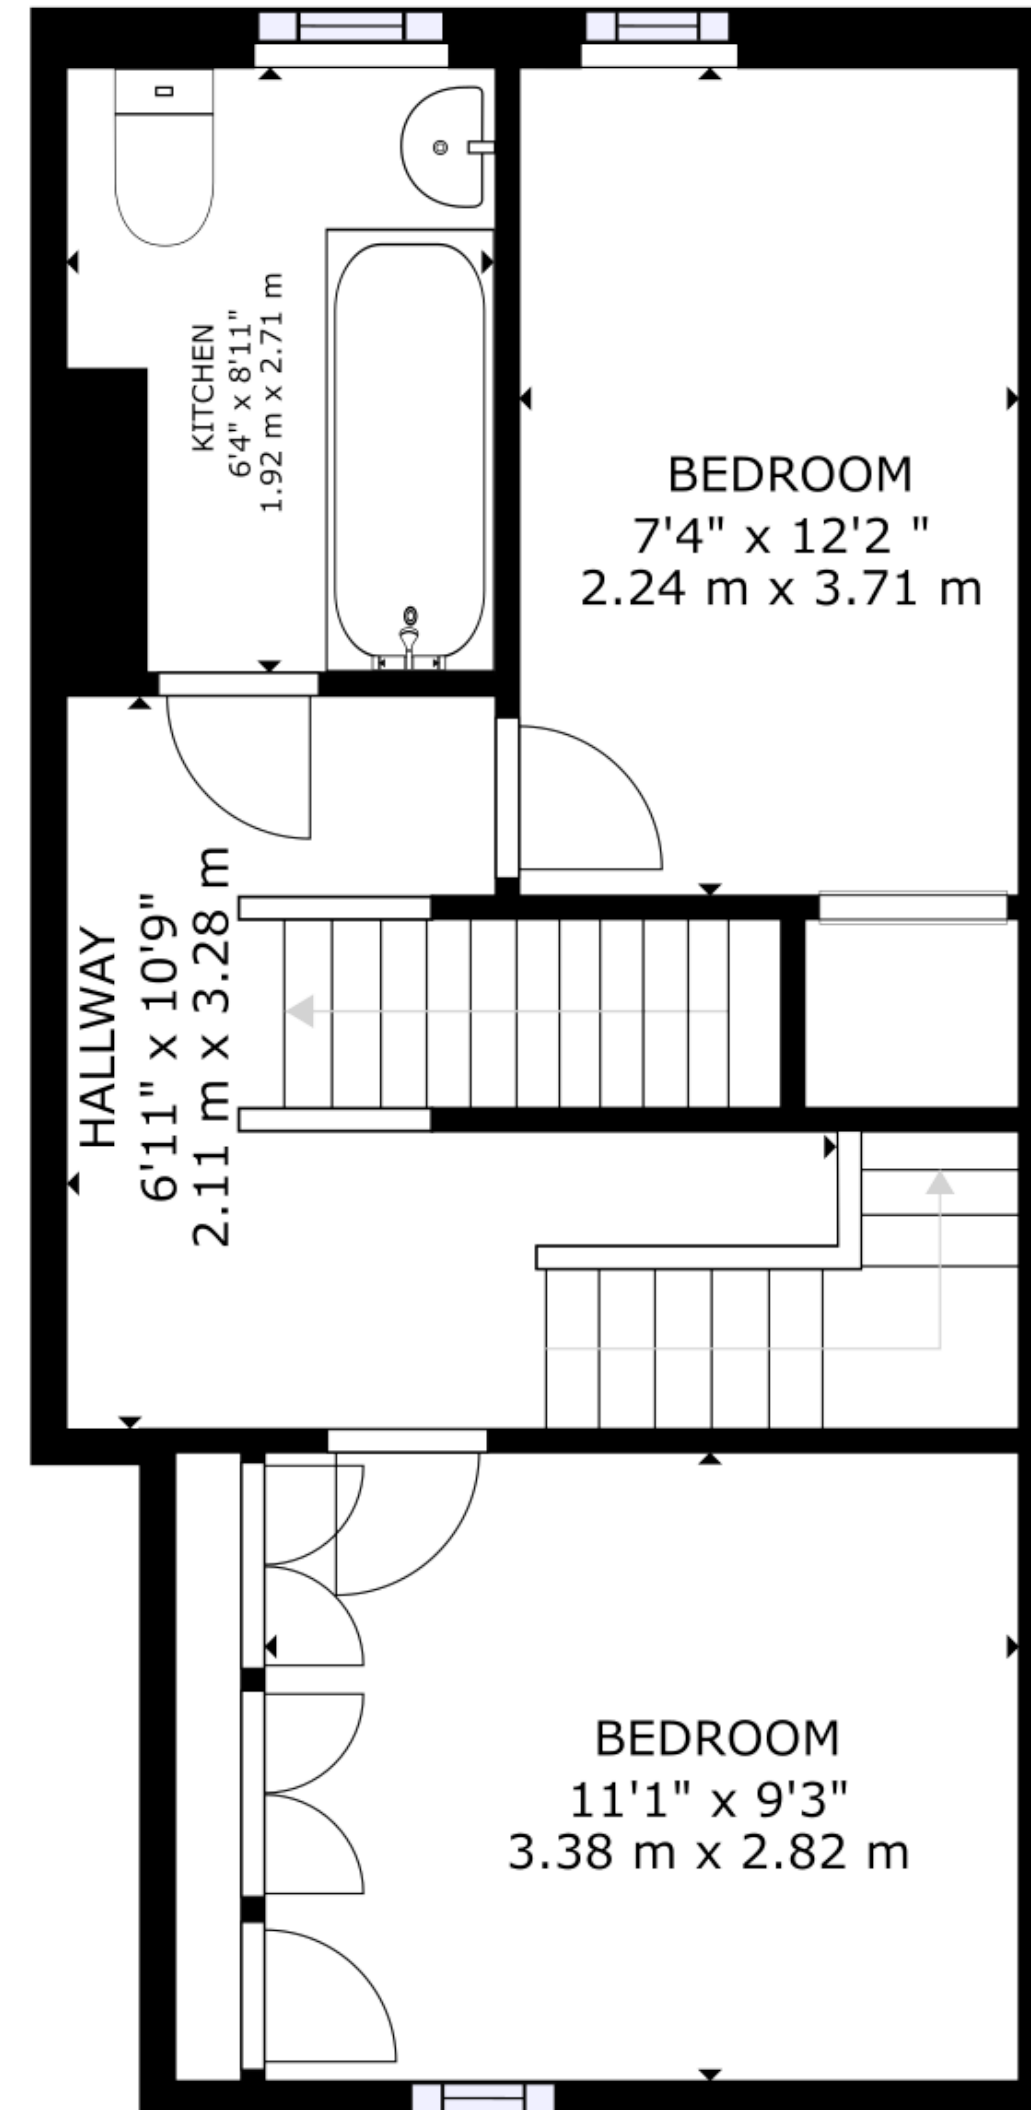

FLOOR 1

FLOOR 2

FLOOR 3

GROSS INTERNAL AREA  
 FLOOR 1: 351 sq ft, 32.62 m<sup>2</sup>, FLOOR 2: 403 sq ft, 37.43 m<sup>2</sup> FLOOR 3: 117 sq ft, 10.88 m<sup>2</sup>  
 TOTAL: 871 sq ft, 80.93 m<sup>2</sup>  
 SIZES AND DIMENSIONS ARE APPROXIMATE, ACTUAL MAY VARY.