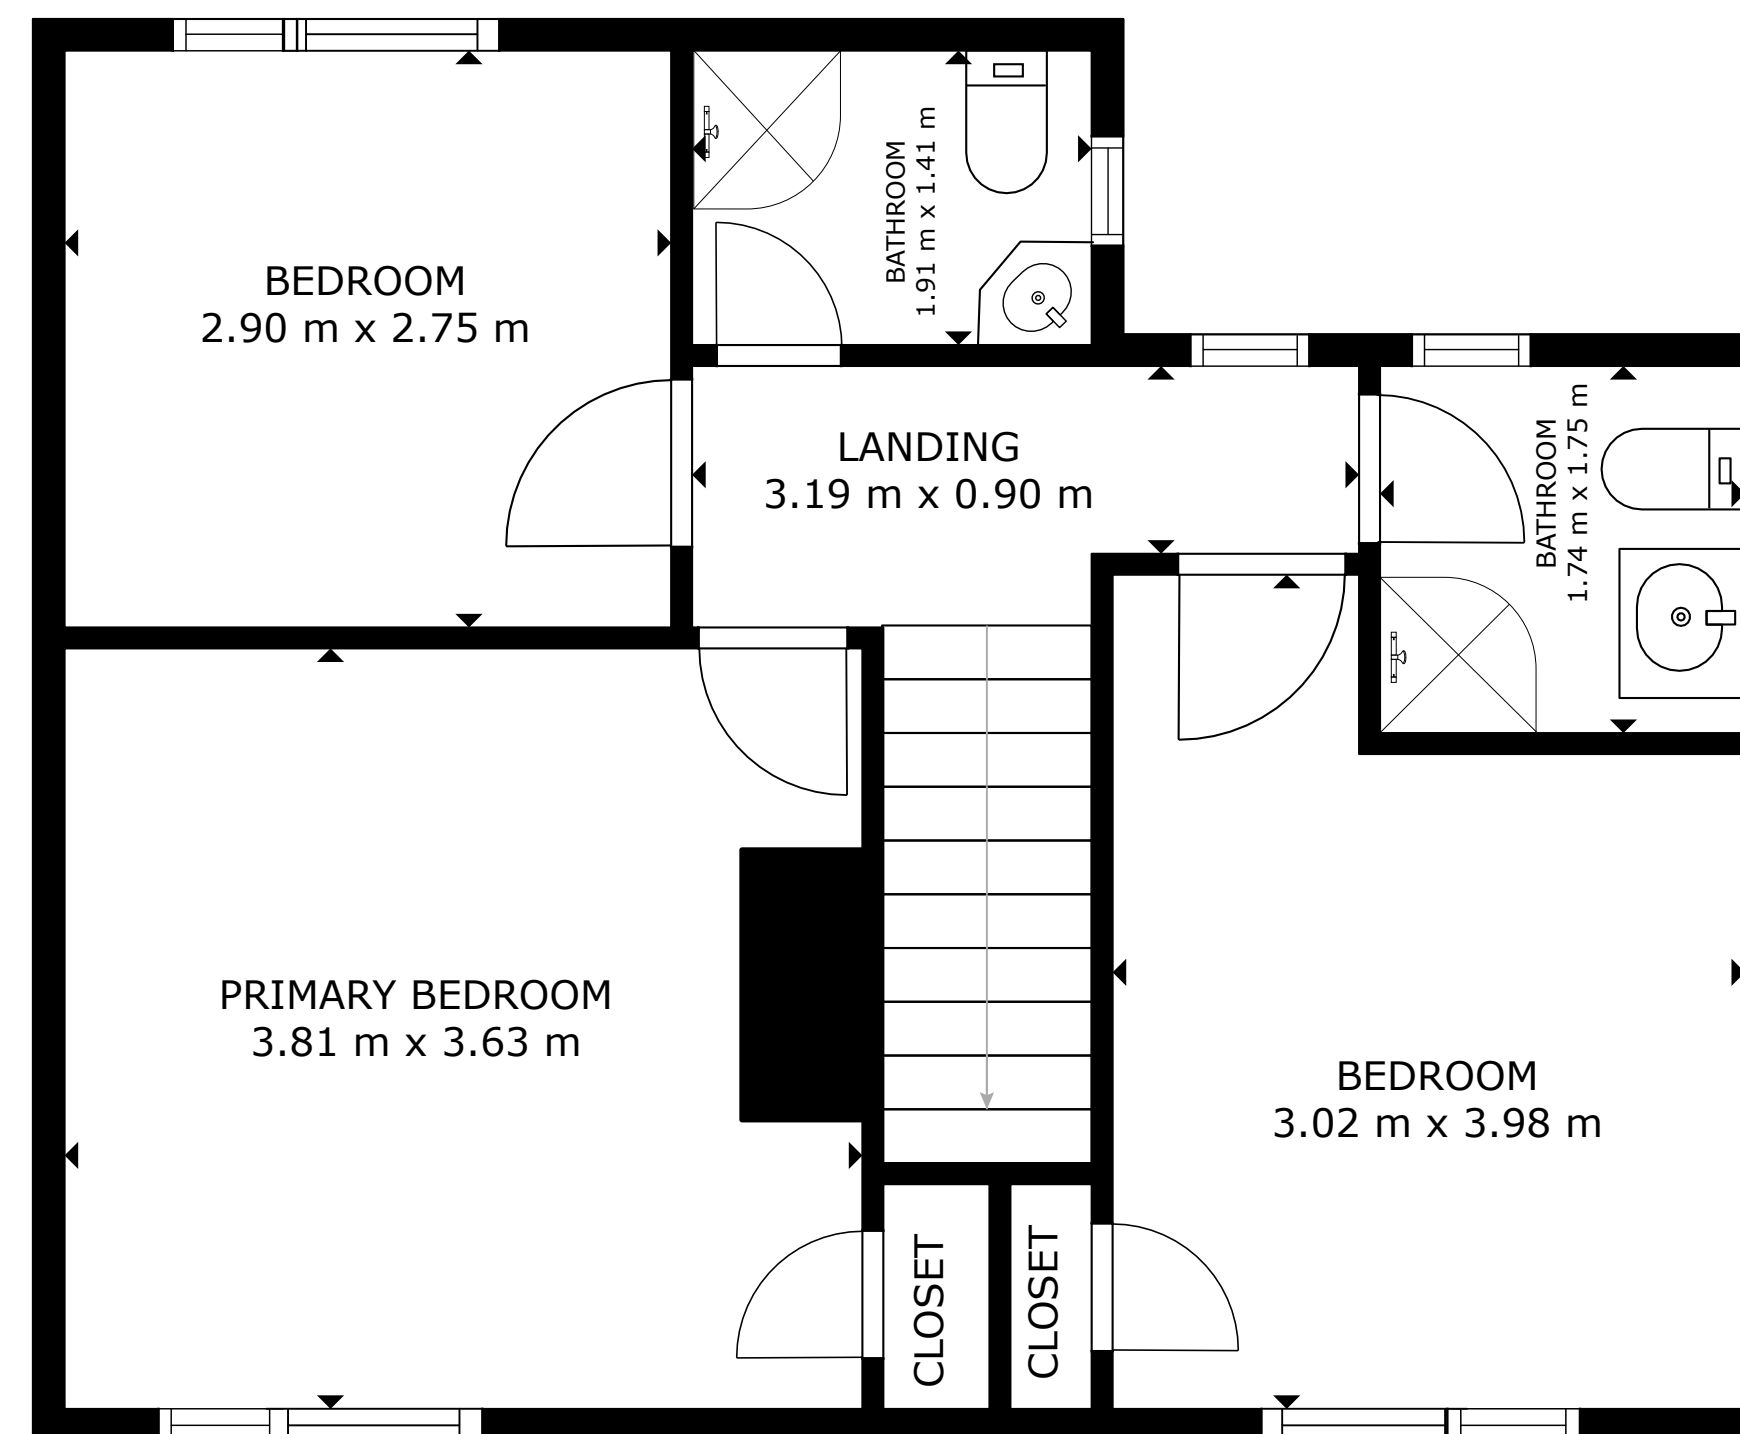

FLOOR 1

FLOOR 2

GROSS INTERNAL AREA
 FLOOR 1: 81 m², FLOOR 2: 47 m²
 TOTAL: 128 m²

SIZES AND DIMENSIONS ARE APPROXIMATE, ACTUAL MAY VARY.