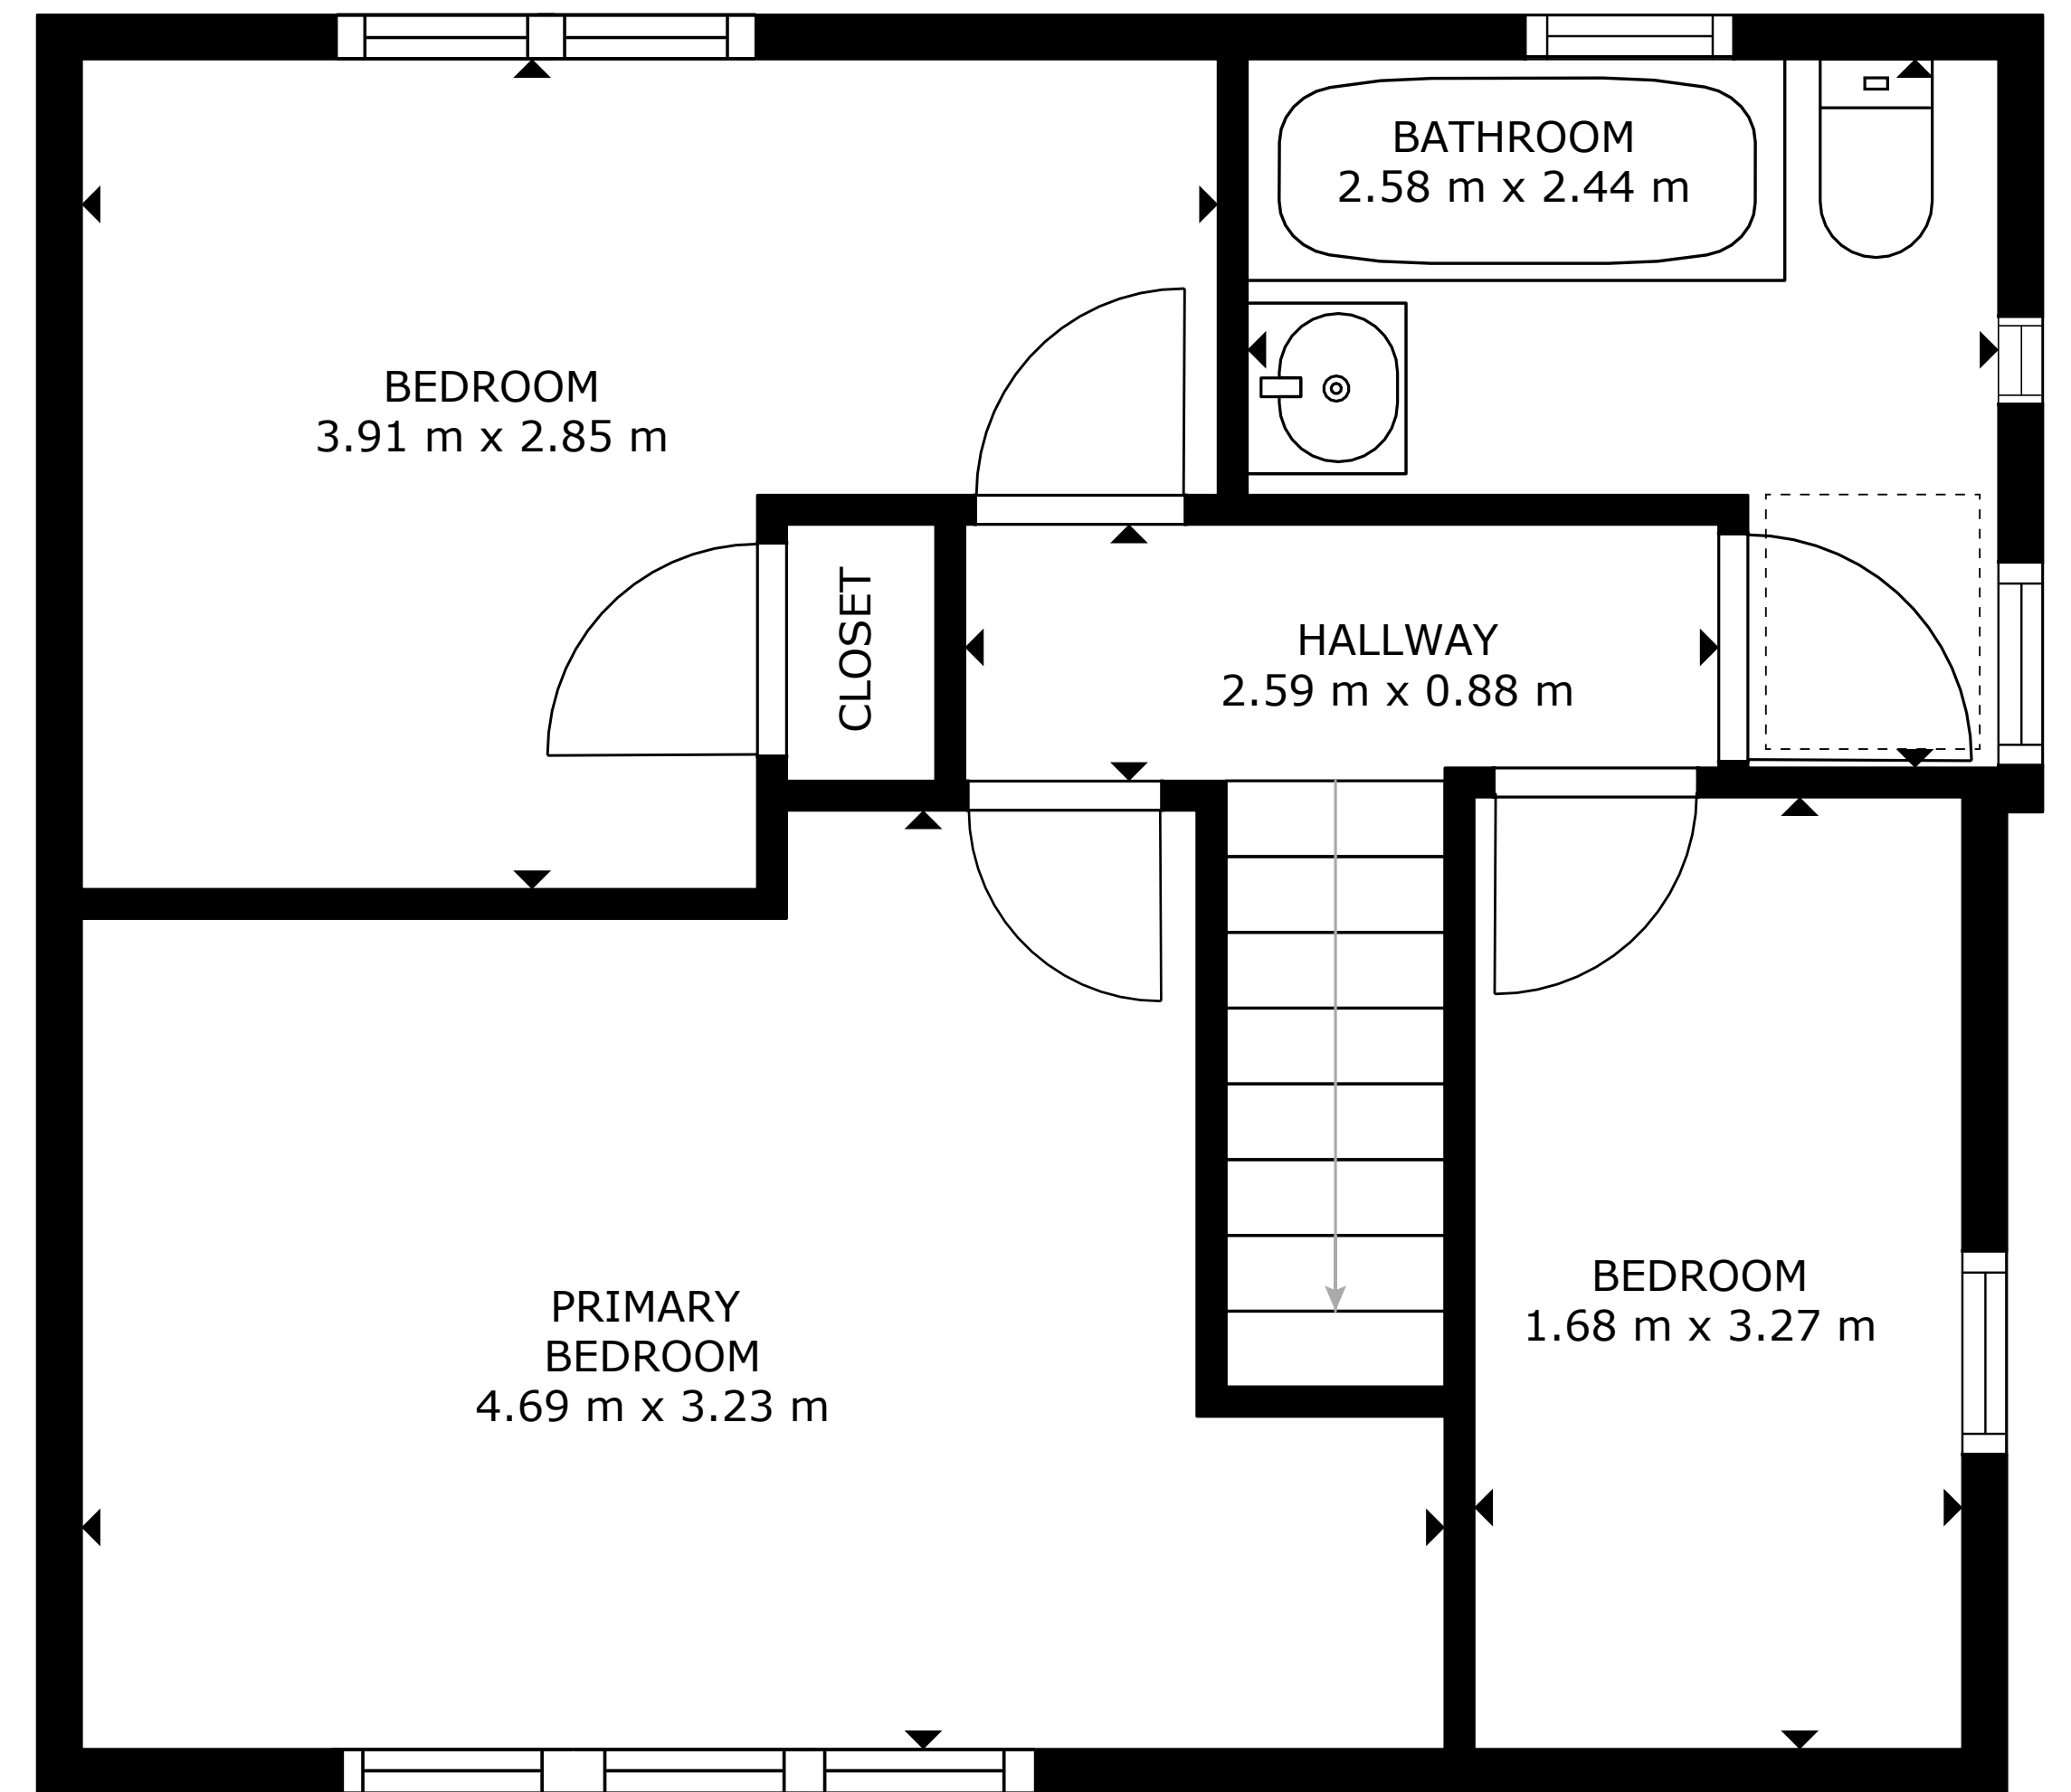

FLOOR 1

FLOOR 2

GROSS INTERNAL AREA
FLOOR 1: 56 m² FLOOR 2: 37 m²
TOTAL : 94 m²

SIZES AND DIMENSIONS ARE APPROXIMATE, ACTUAL MAY VARY.