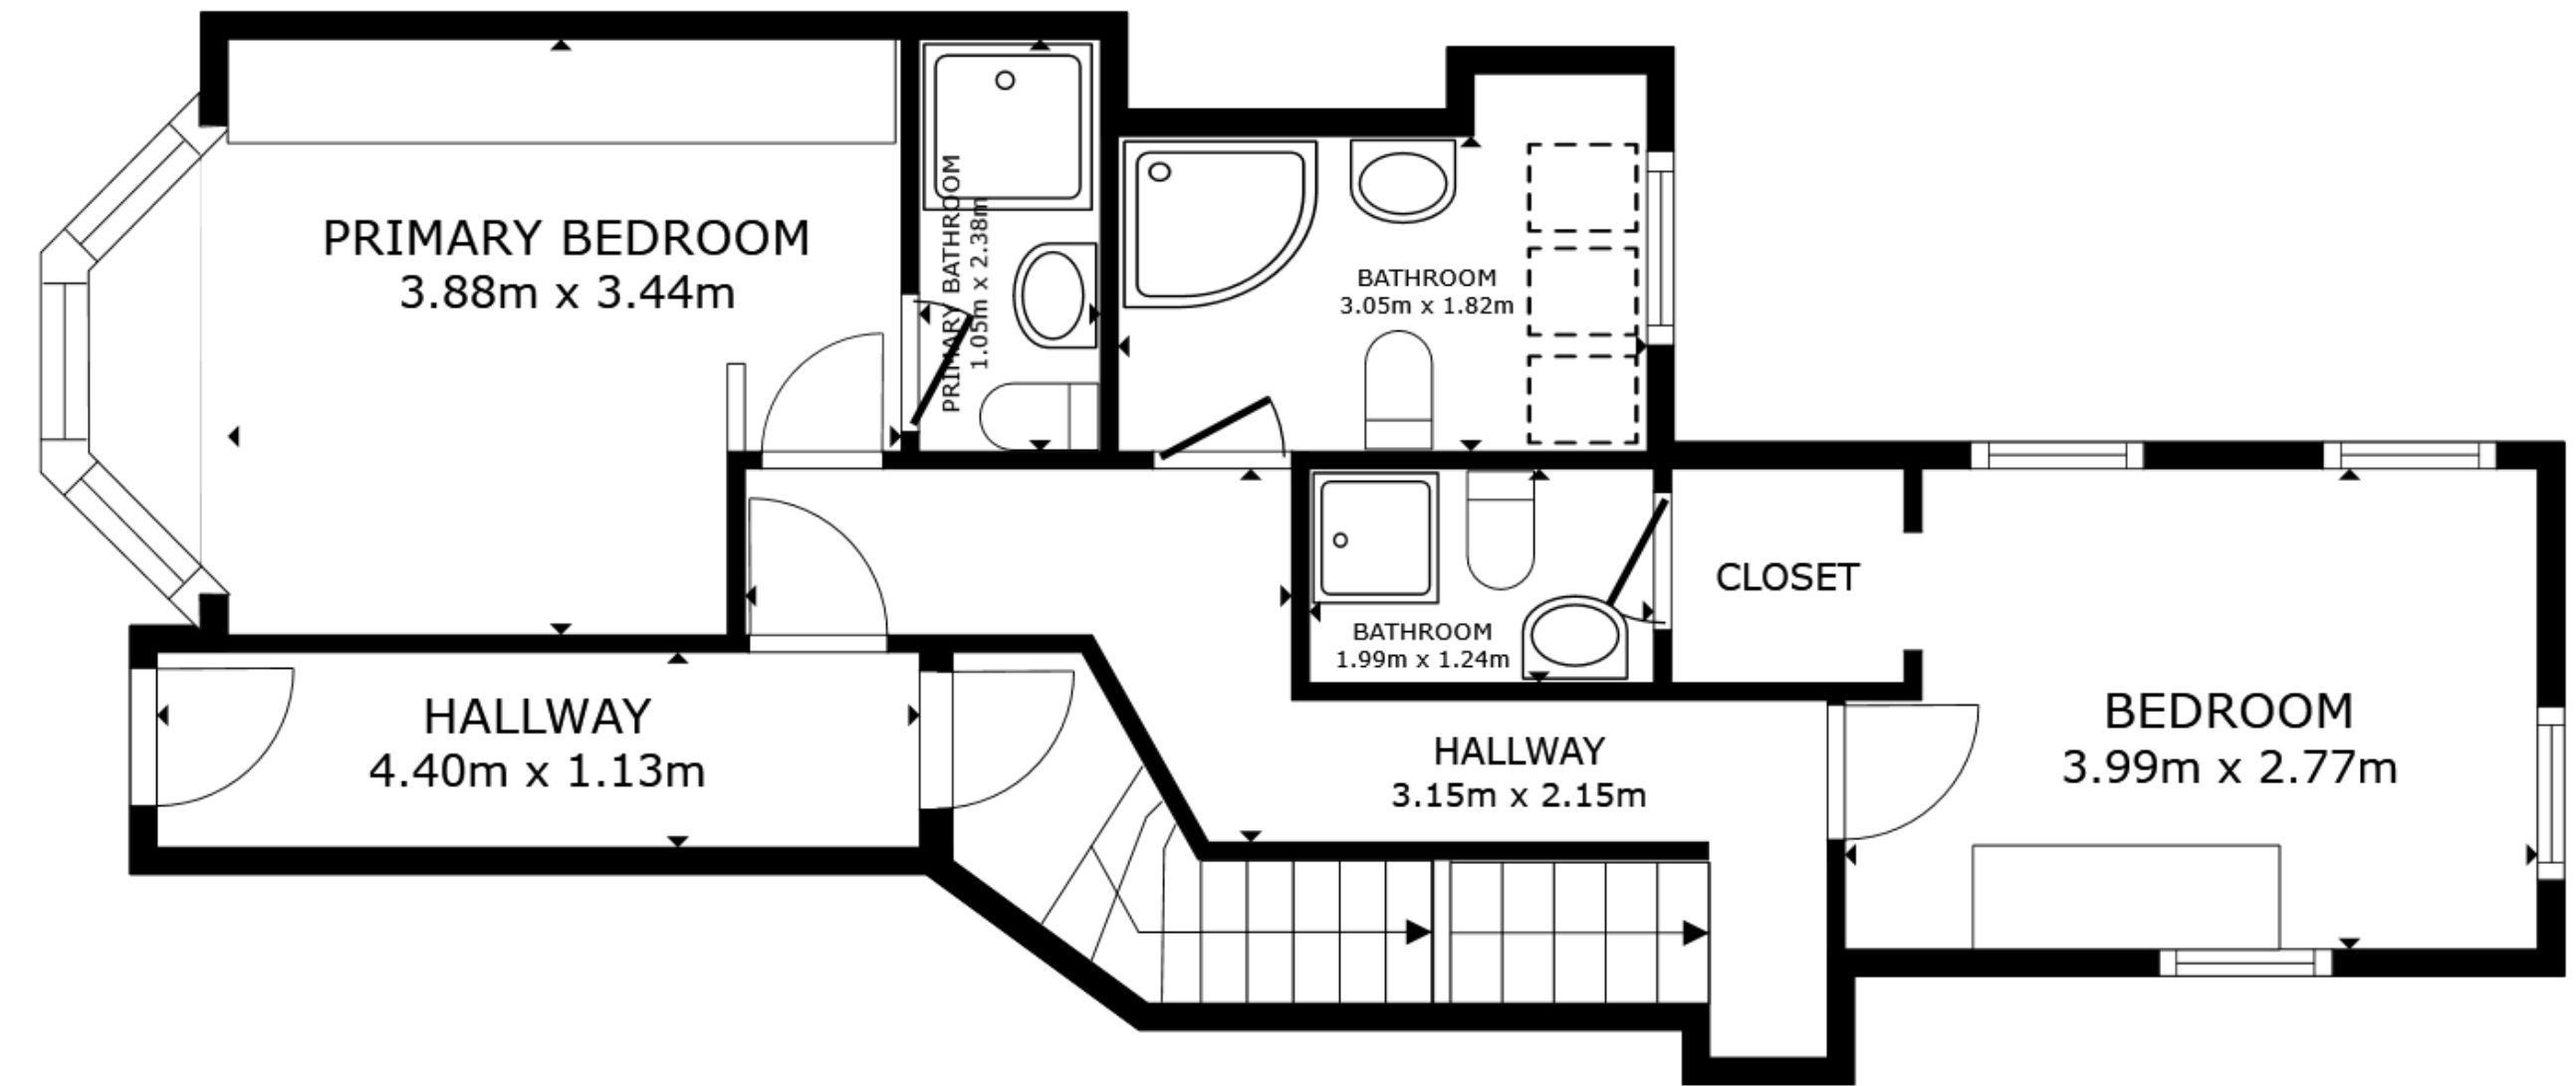

FLOOR 1

FLOOR 2

FLOOR 3

FLOOR 4

GROSS INTERNAL AREA
 FLOOR 1 37.6 m² FLOOR 2 56.6 m² FLOOR 3 41.5 m² FLOOR 4 21.0 m²
 TOTAL : 156.7 m²
 SIZES AND DIMENSIONS ARE APPROXIMATE, ACTUAL MAY VARY.