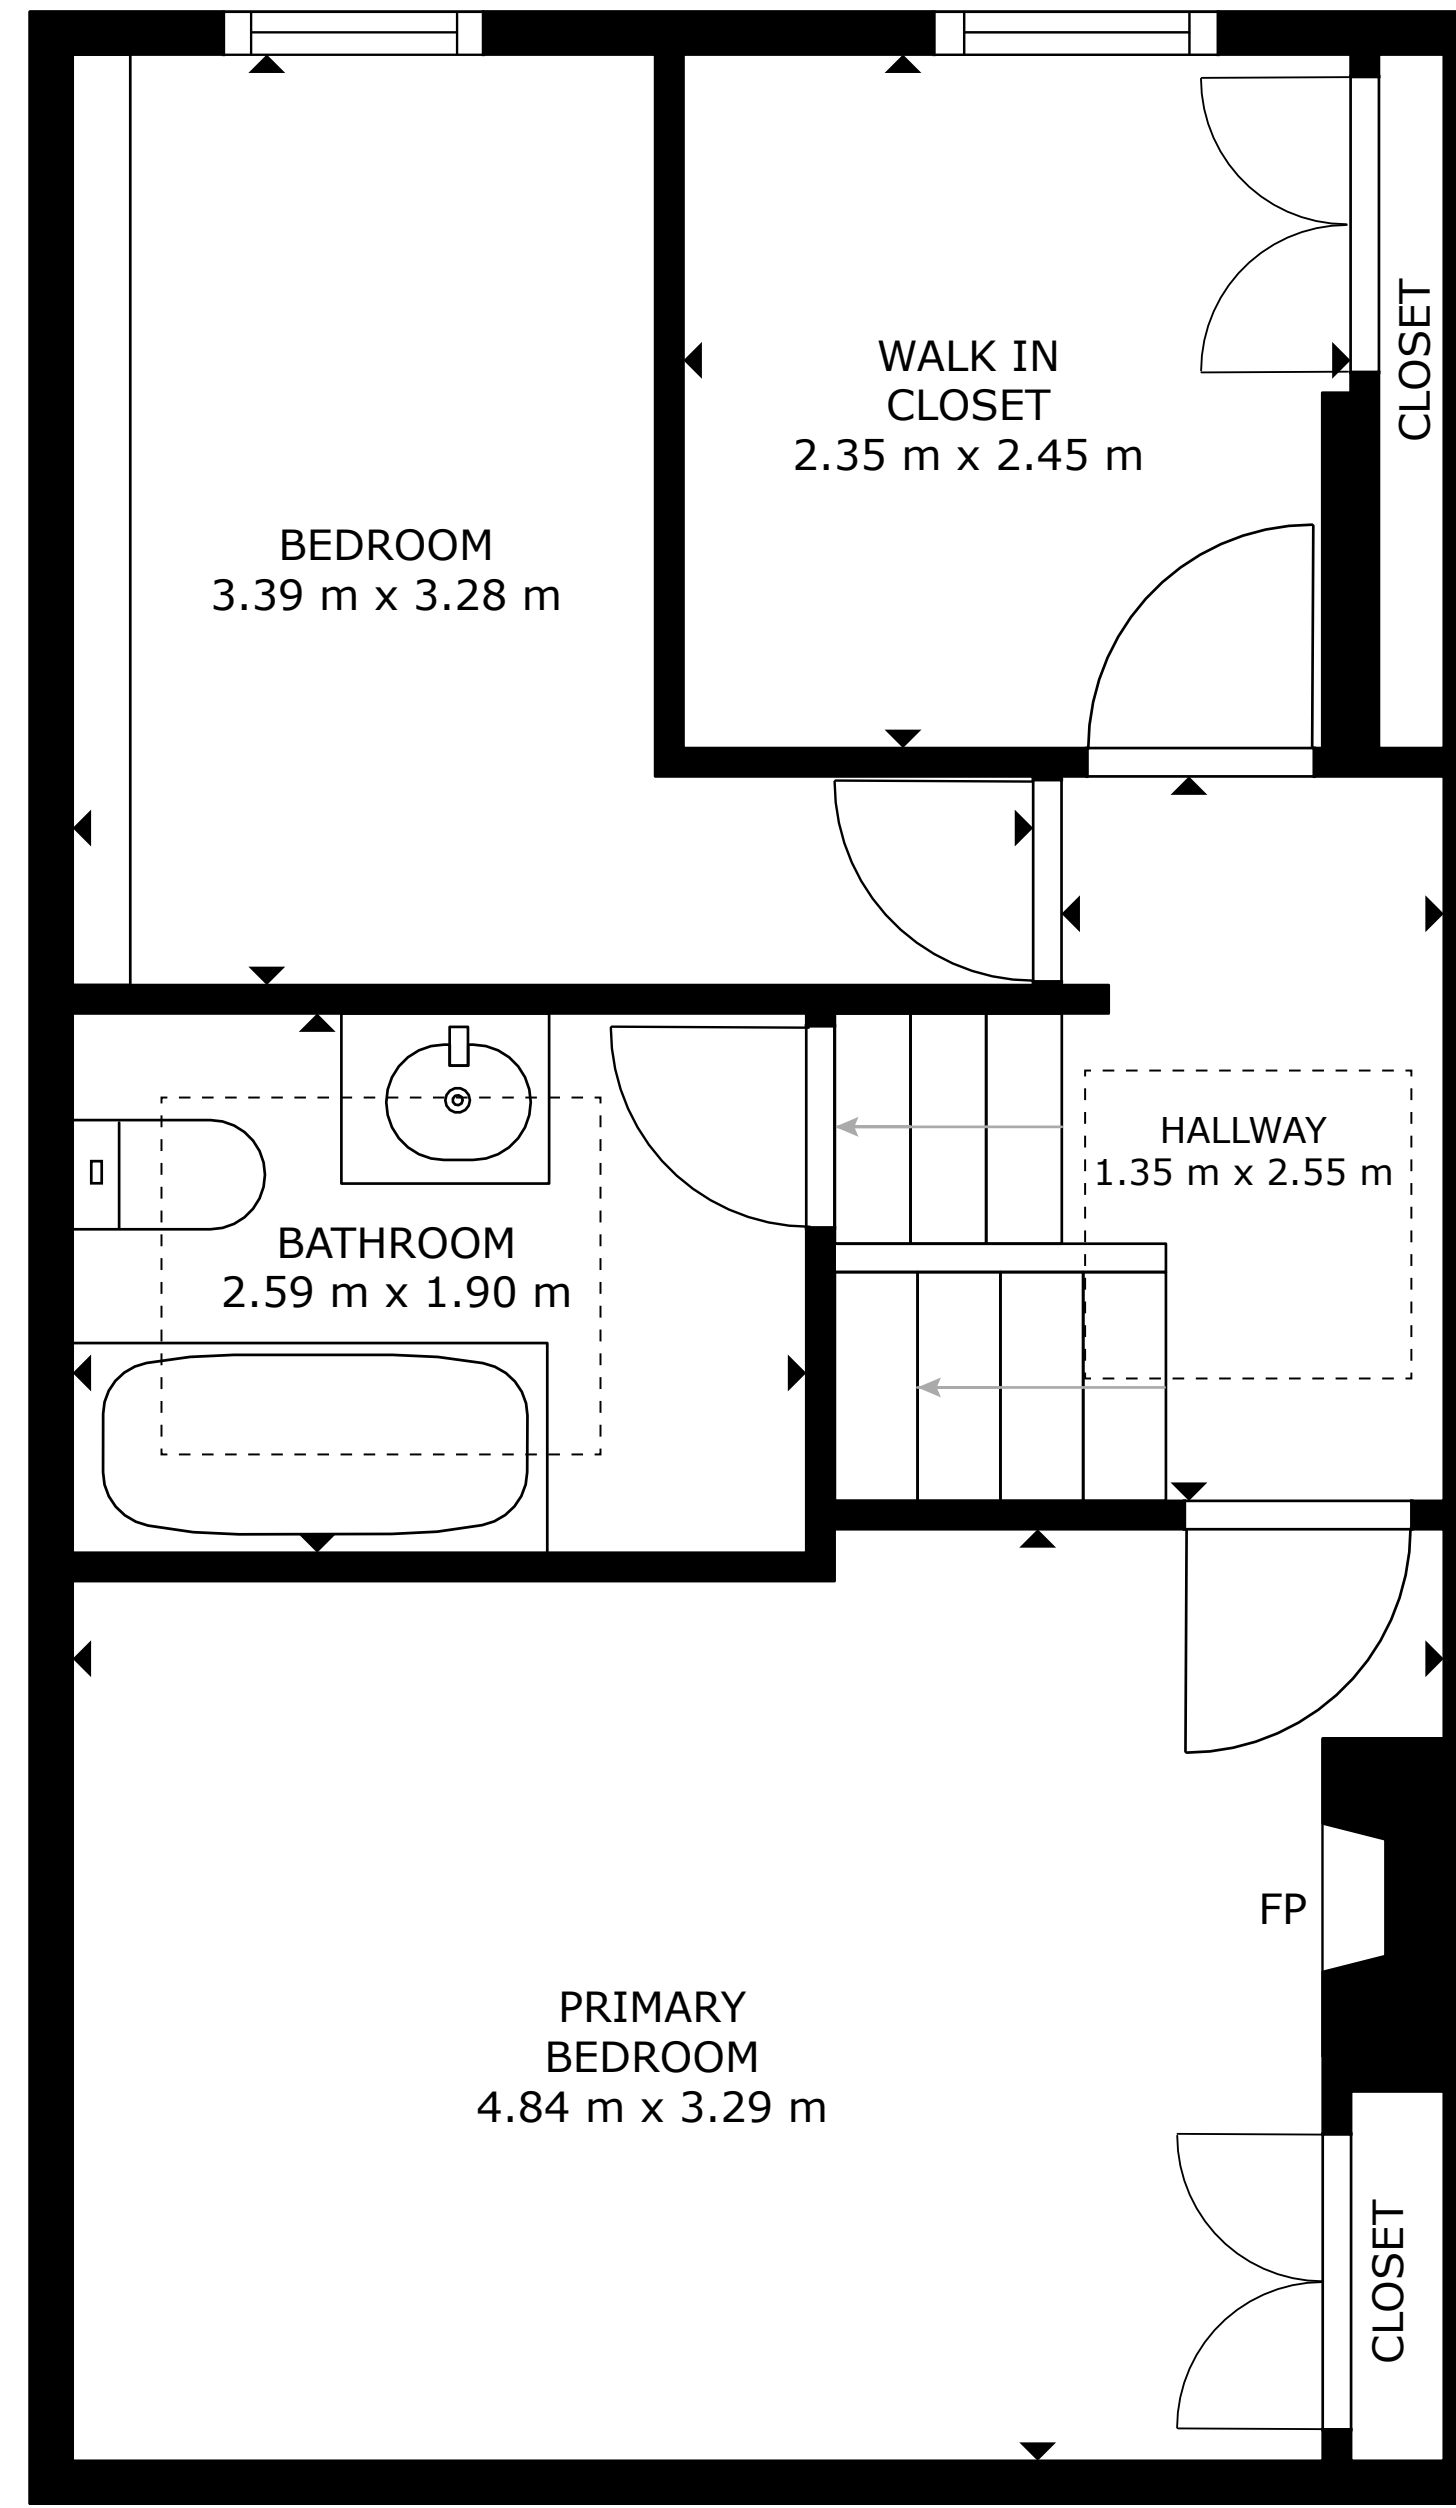

FLOOR 1

FLOOR 2

GROSS INTERNAL AREA
 FLOOR 1: 36 m², FLOOR 2: 41 m²
 TOTAL: 77 m²
 SIZES AND DIMENSIONS ARE APPROXIMATE, ACTUAL MAY VARY.