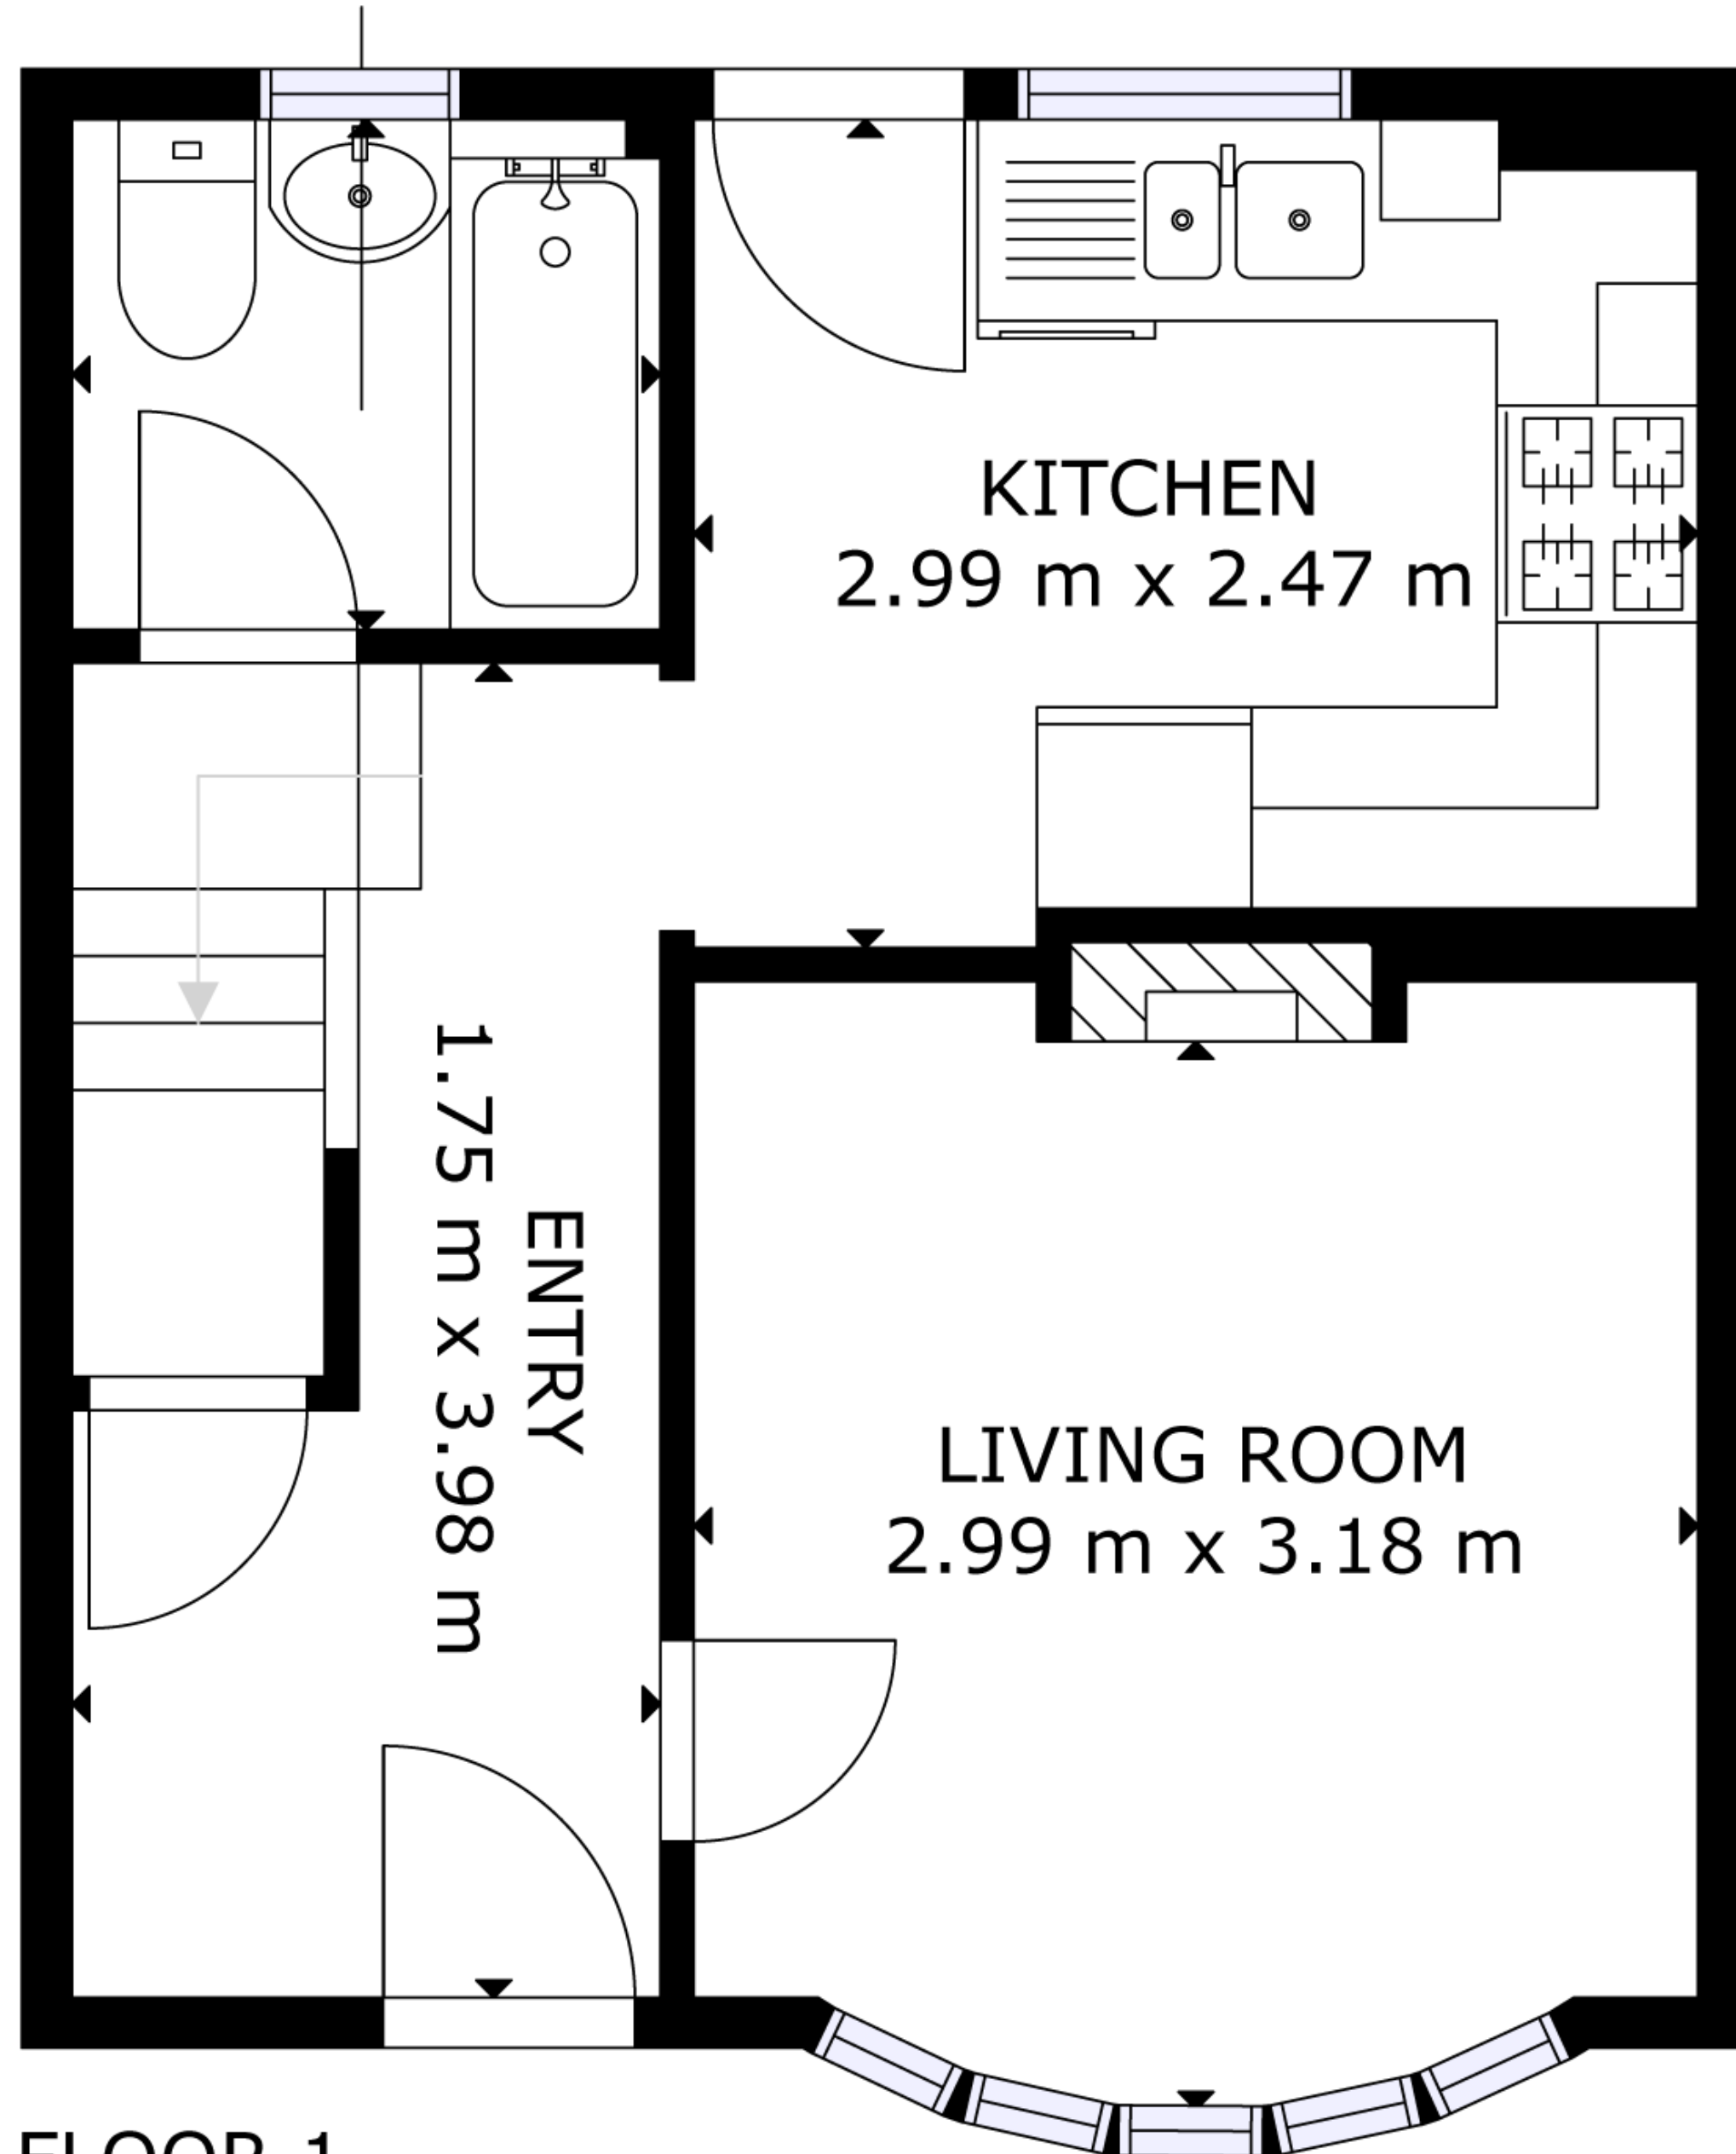

BATHROOM
1.75 m x 1.52 m

FLOOR 1

FLOOR 2

GROSS INTERNAL AREA
FLOOR 1: 28 m², FLOOR 2: 27 m²
TOTAL: 55 m²
SIZES AND DIMENSIONS ARE APPROXIMATE, ACTUAL MAY VARY.