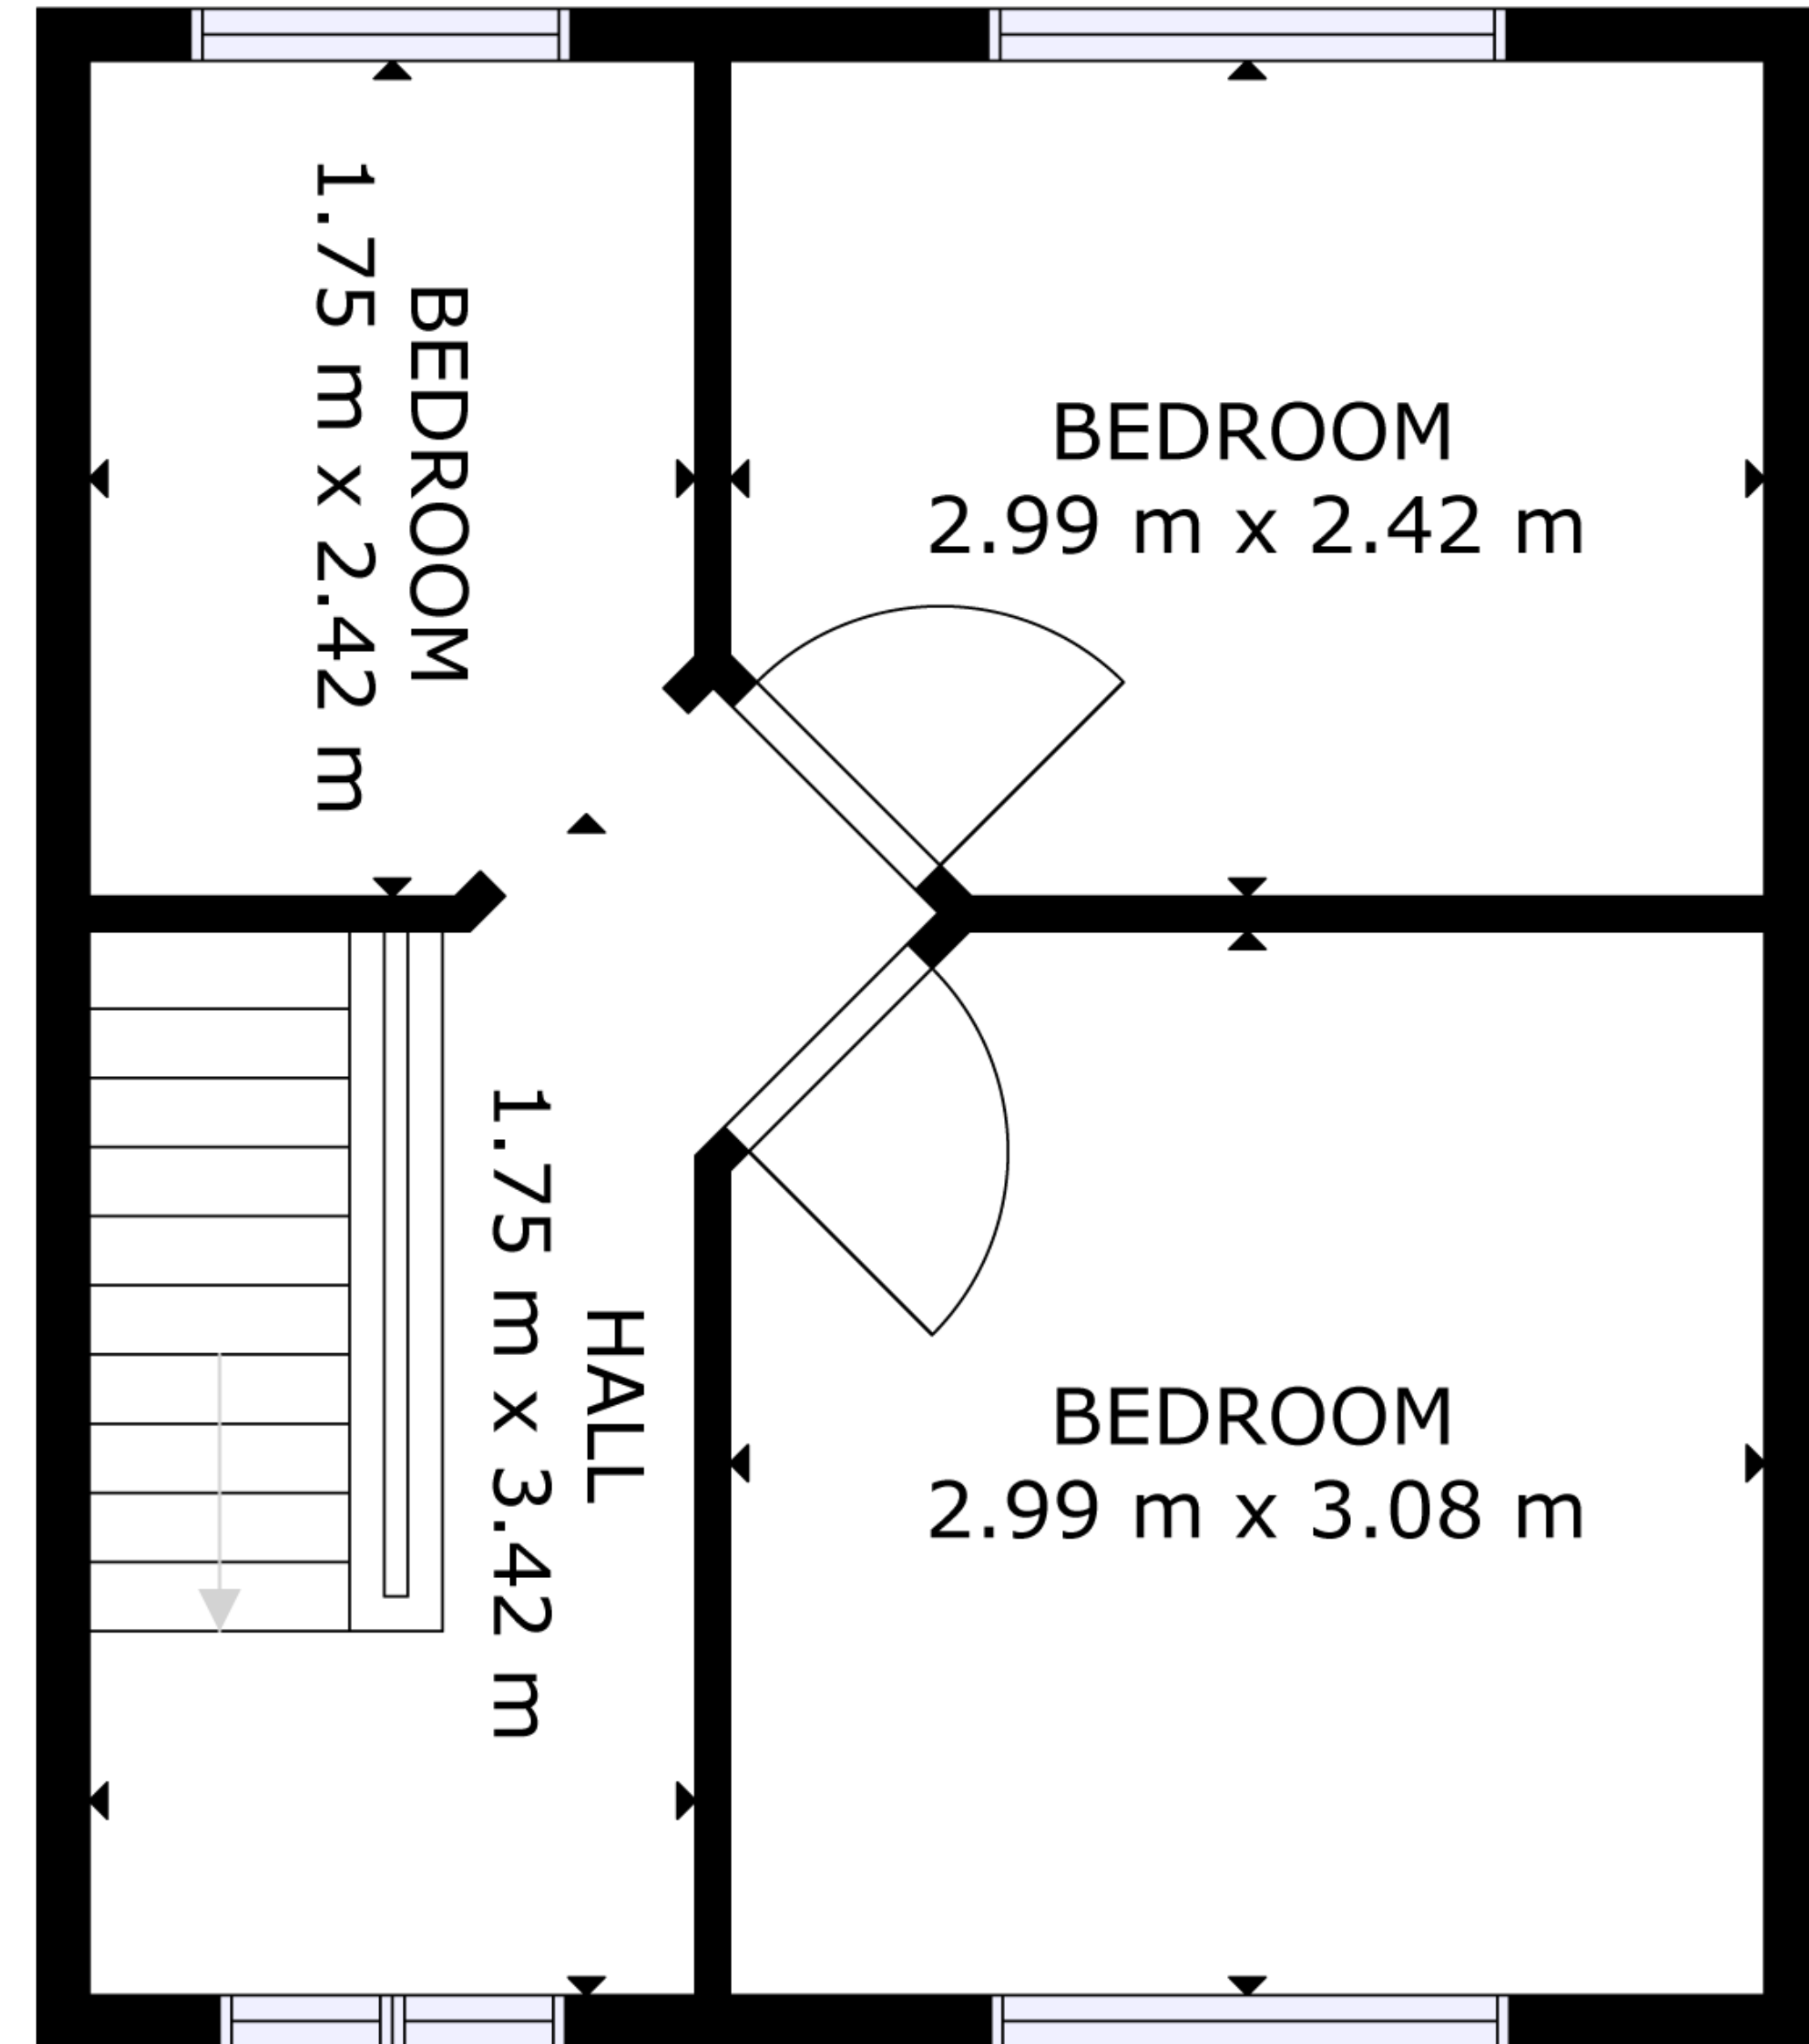

BATHROOM
1.75 m x 1.52 m

FLOOR 1

FLOOR 2

GROSS INTERNAL AREA
FLOOR 1: 28 m², FLOOR 2: 27 m²
TOTAL: 55 m²
SIZES AND DIMENSIONS ARE APPROXIMATE, ACTUAL MAY VARY.