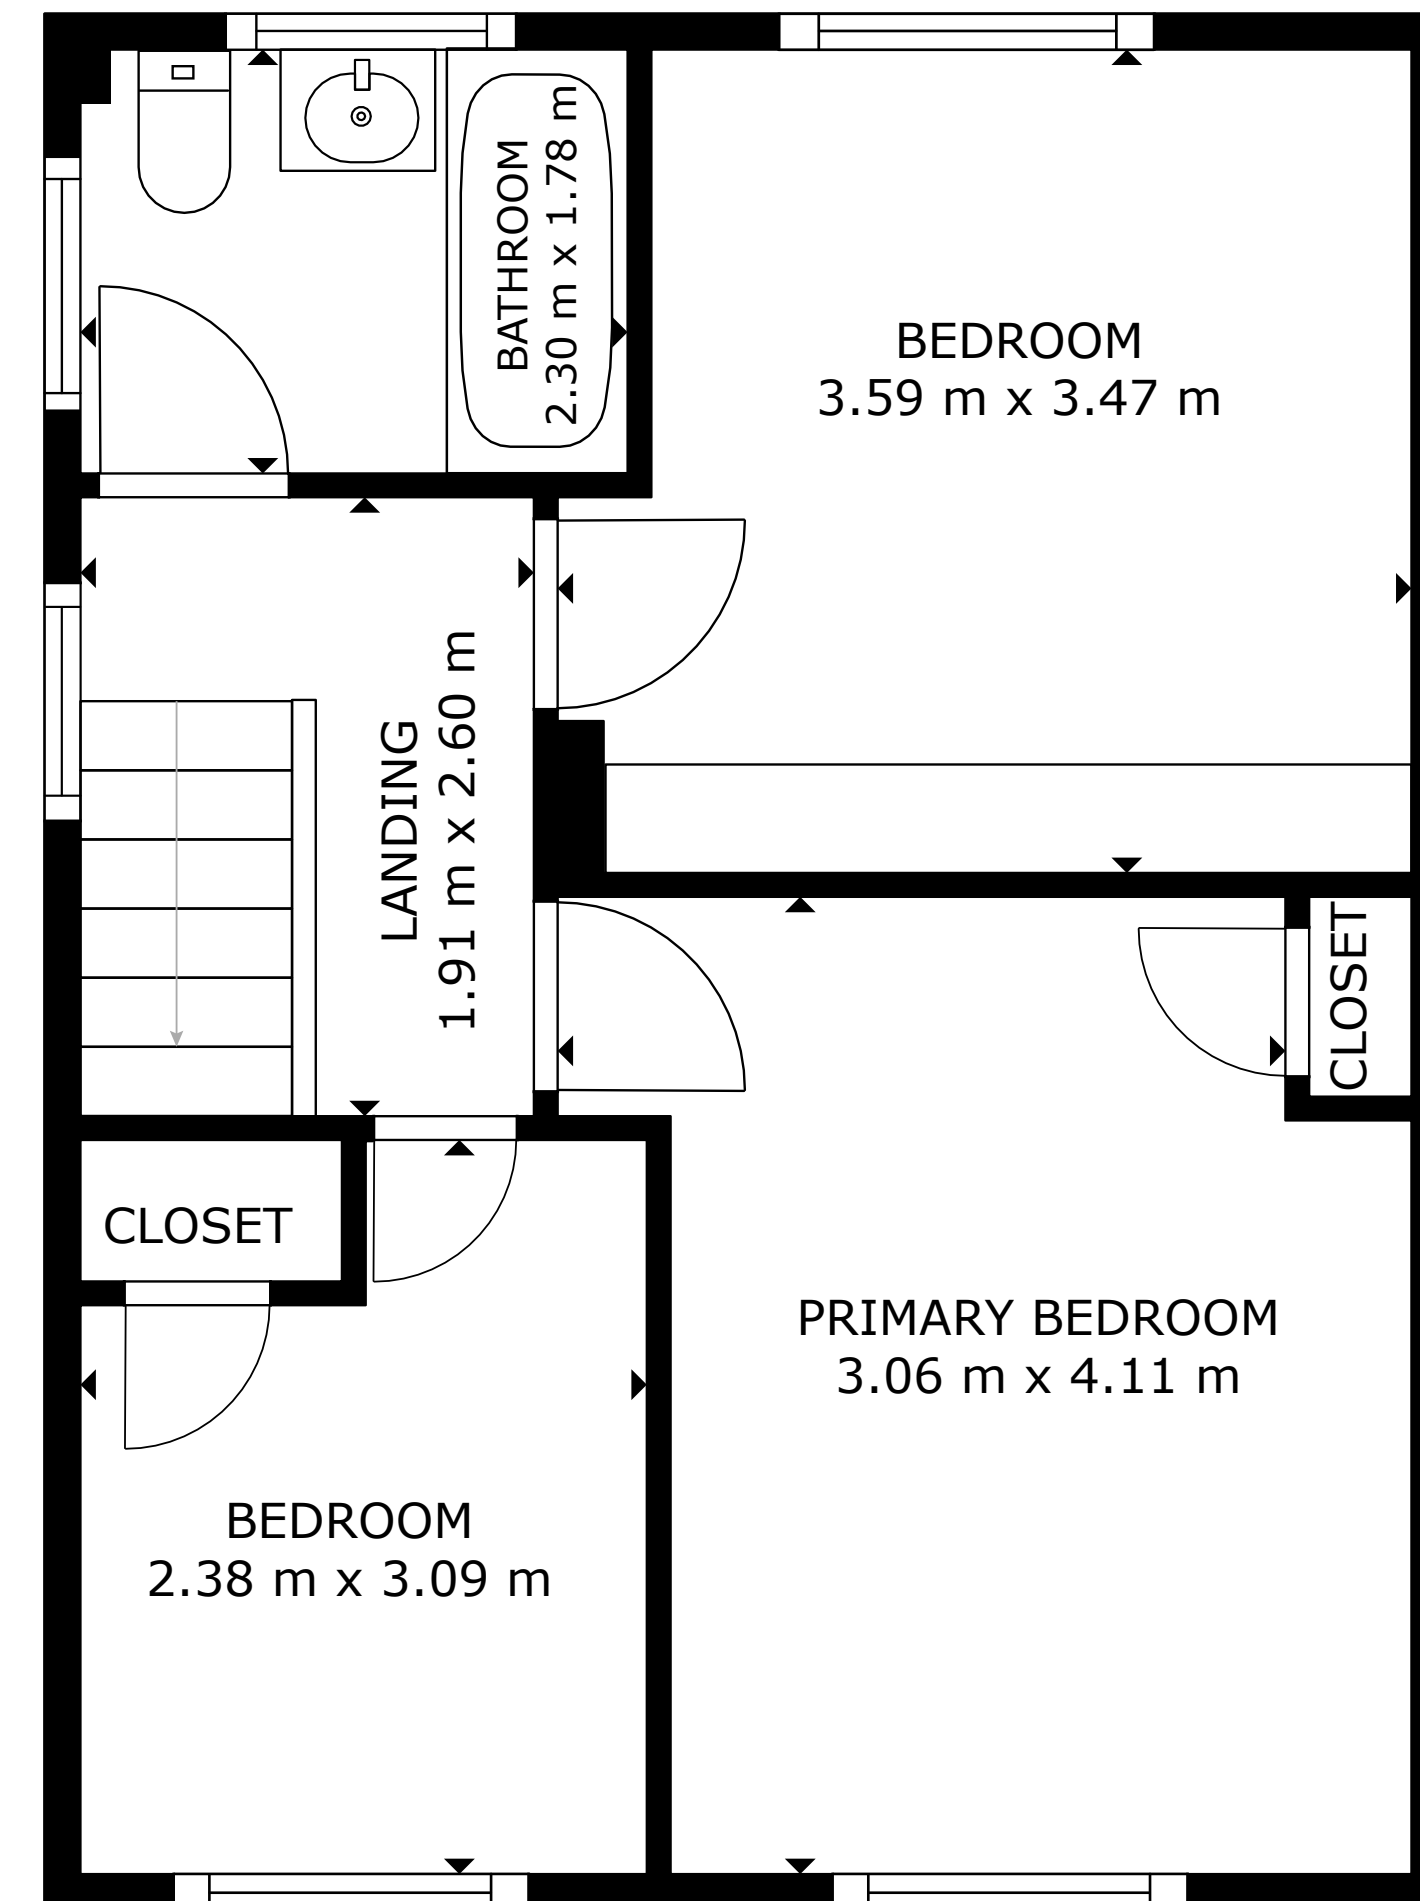

FLOOR 1

FLOOR 2

GROSS INTERNAL AREA
 FLOOR 1: 43 m², FLOOR 2: 43 m²
 TOTAL: 86 m²
 EXCLUDED AREA: PATIO: 43 m²

SIZES AND DIMENSIONS ARE APPROXIMATE, ACTUAL MAY VARY.