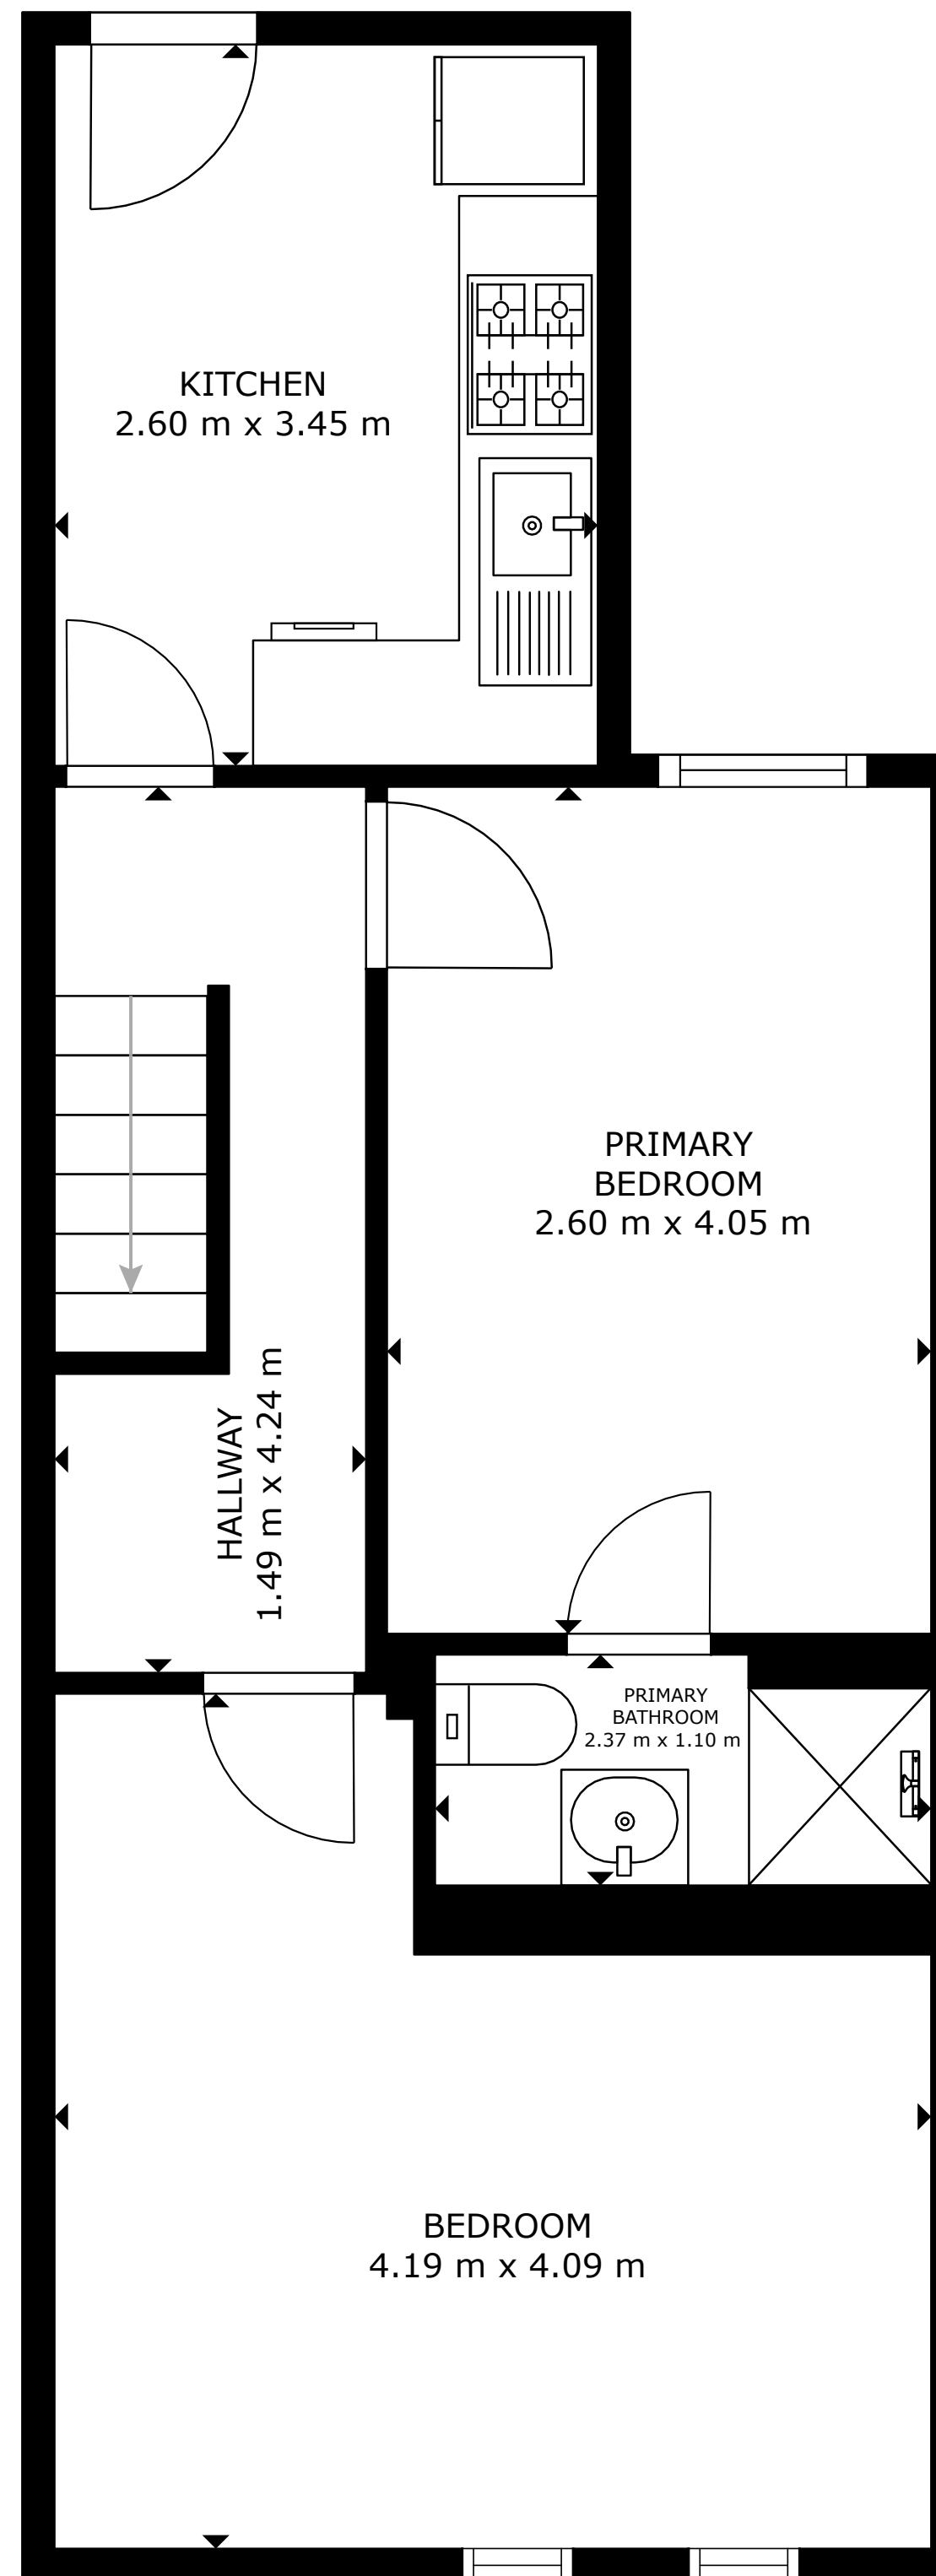

GROSS INTERNAL AREA
 FLOOR 1: 3 m², FLOOR 2: 44 m²
 TOTAL: 48 m²

SIZES AND DIMENSIONS ARE APPROXIMATE, ACTUAL MAY VARY.

FLOOR 1

GROSS INTERNAL AREA
FLOOR 1: 3 m², FLOOR 2: 44 m²
TOTAL: 48 m²
SIZES AND DIMENSIONS ARE APPROXIMATE, ACTUAL MAY VARY.

FLOOR 2

GROSS INTERNAL AREA
FLOOR 1: 3 m², FLOOR 2: 44 m²
TOTAL: 48 m²
SIZES AND DIMENSIONS ARE APPROXIMATE, ACTUAL MAY VARY.