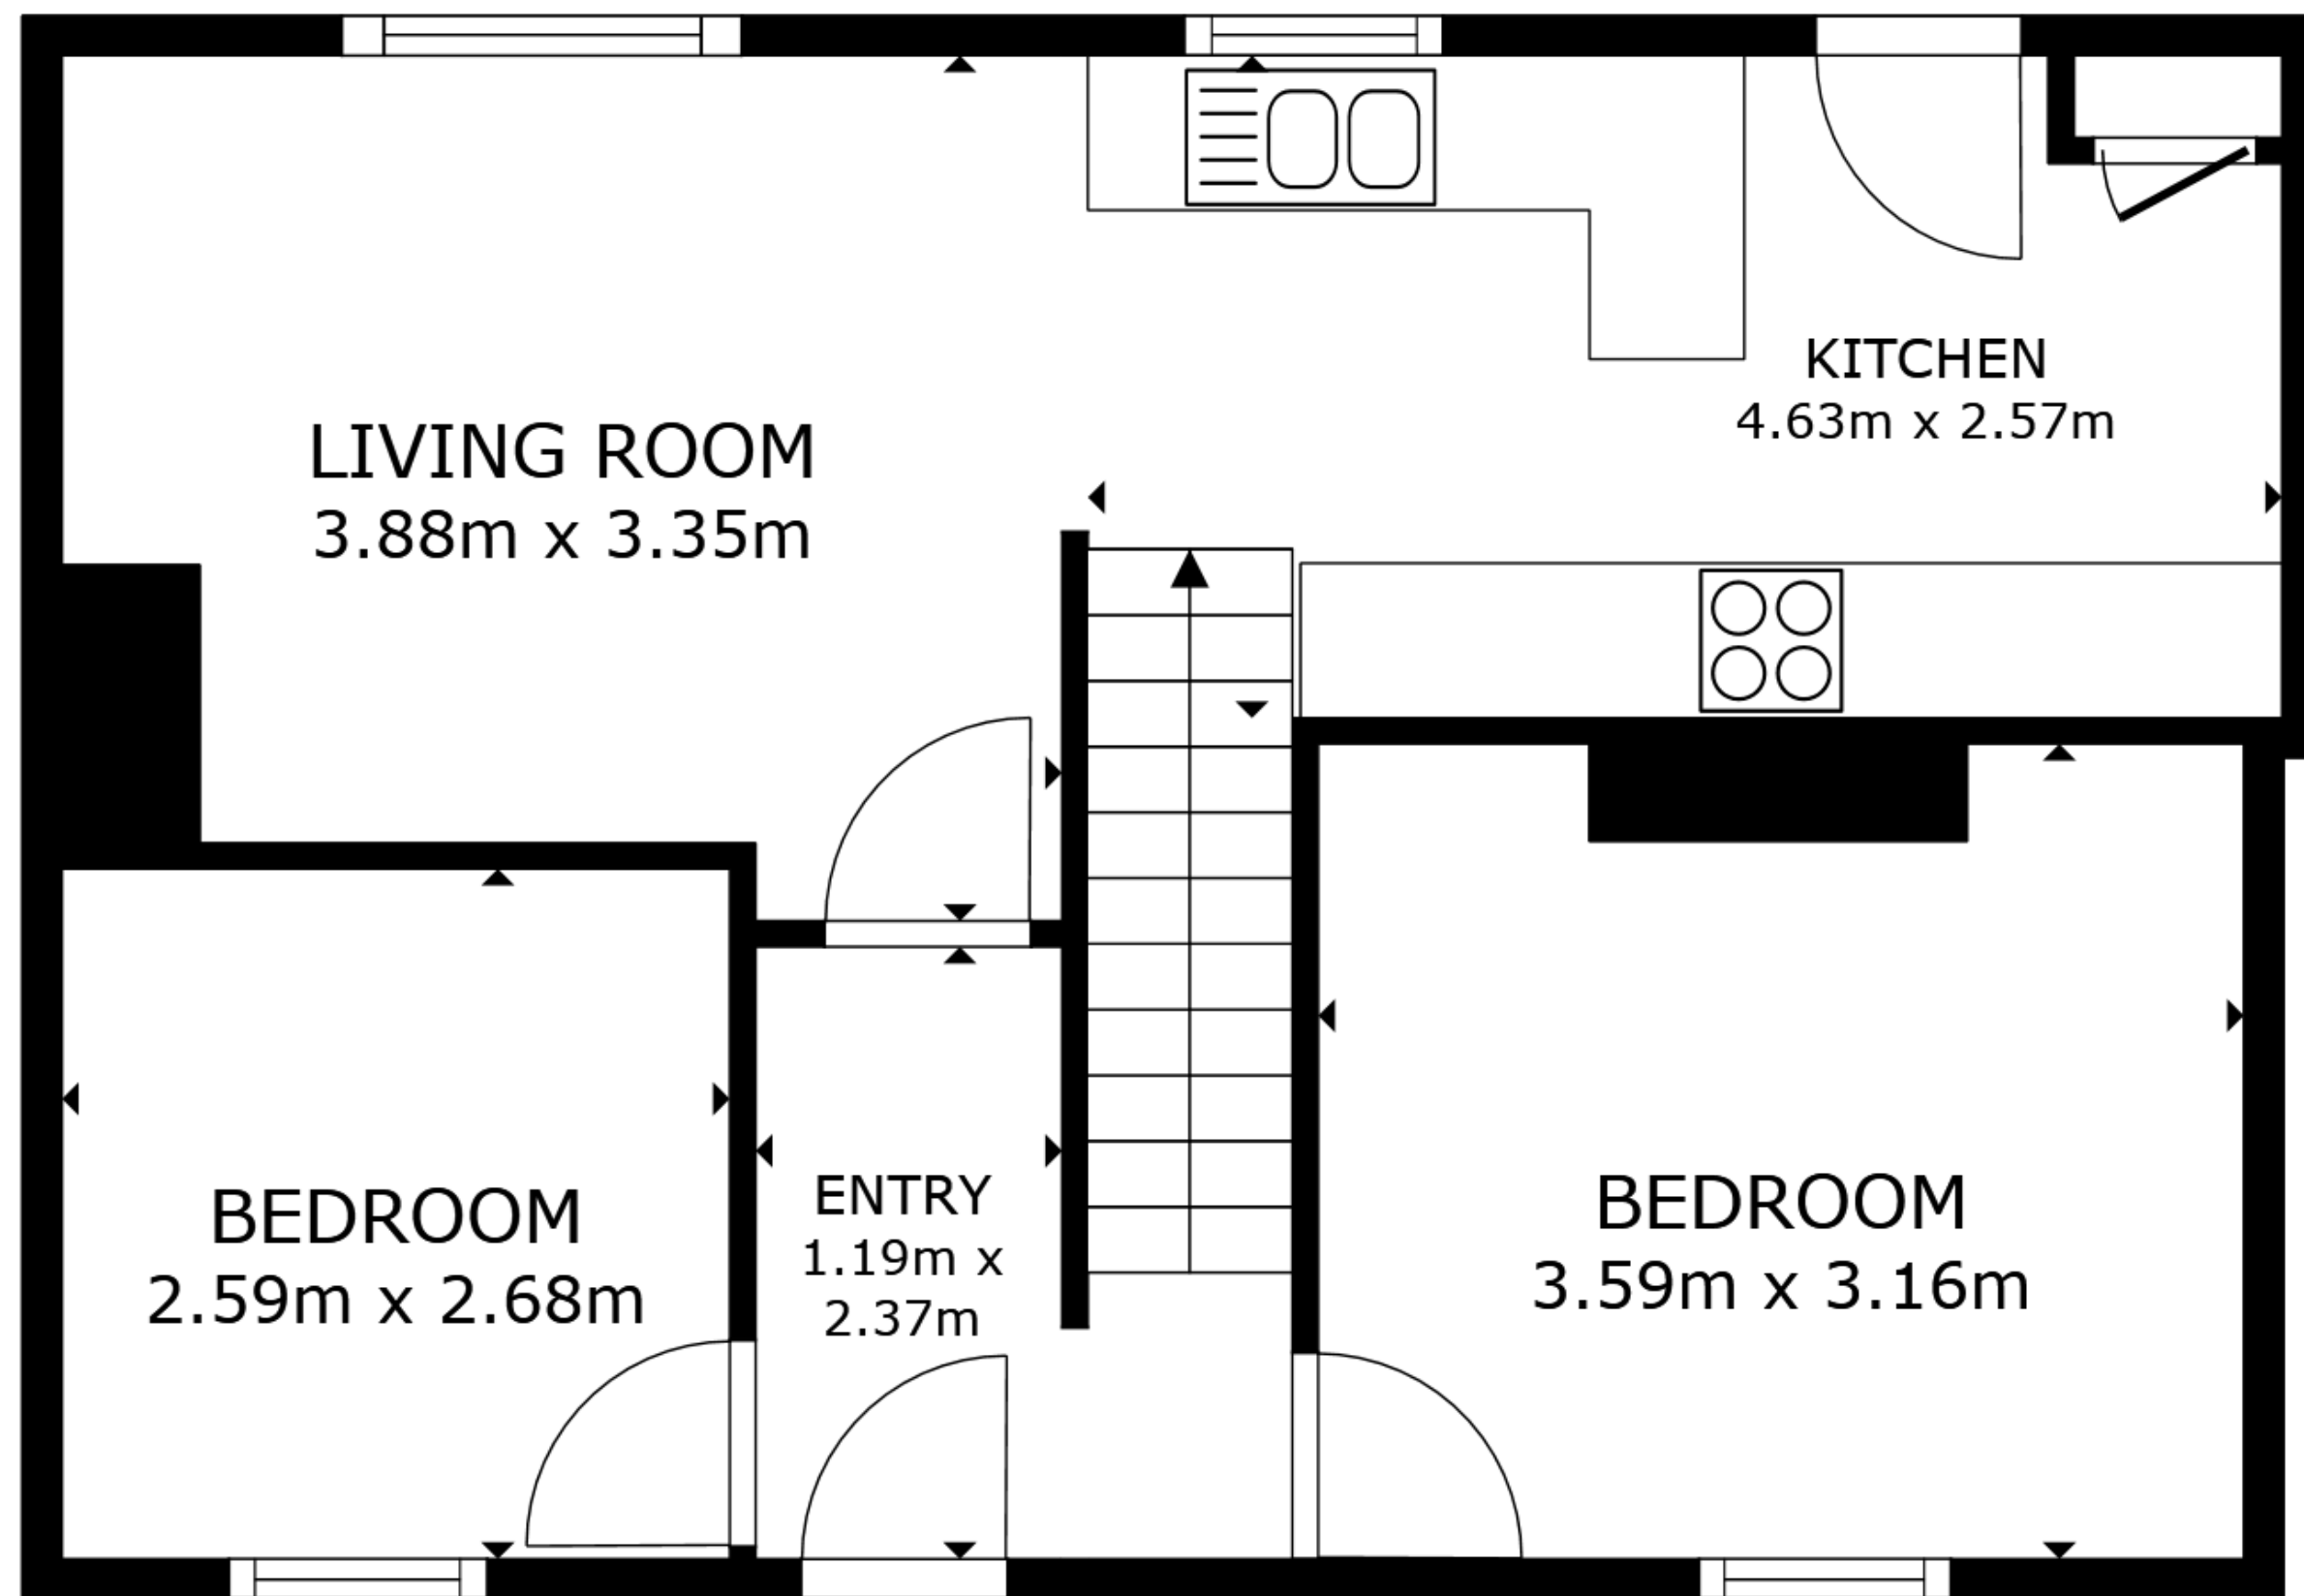

FLOOR 1

FLOOR 2

GROSS INTERNAL AREA
 FLOOR 1 47.8 m² FLOOR 2 51.5 m²
 TOTAL : 99.3 m²

SIZES AND DIMENSIONS ARE APPROXIMATE, ACTUAL MAY VARY.

FLOOR 1

FLOOR 2

GROSS INTERNAL AREA
 FLOOR 1 49.6 m² FLOOR 2 49.7 m²
 TOTAL : 99.3 m²

SIZES AND DIMENSIONS ARE APPROXIMATE, ACTUAL MAY VARY.

FLOOR 1

FLOOR 2

GROSS INTERNAL AREA
 FLOOR 1 48.3 m² FLOOR 2 49.7 m²
 TOTAL : 98.1 m²

SIZES AND DIMENSIONS ARE APPROXIMATE, ACTUAL MAY VARY.