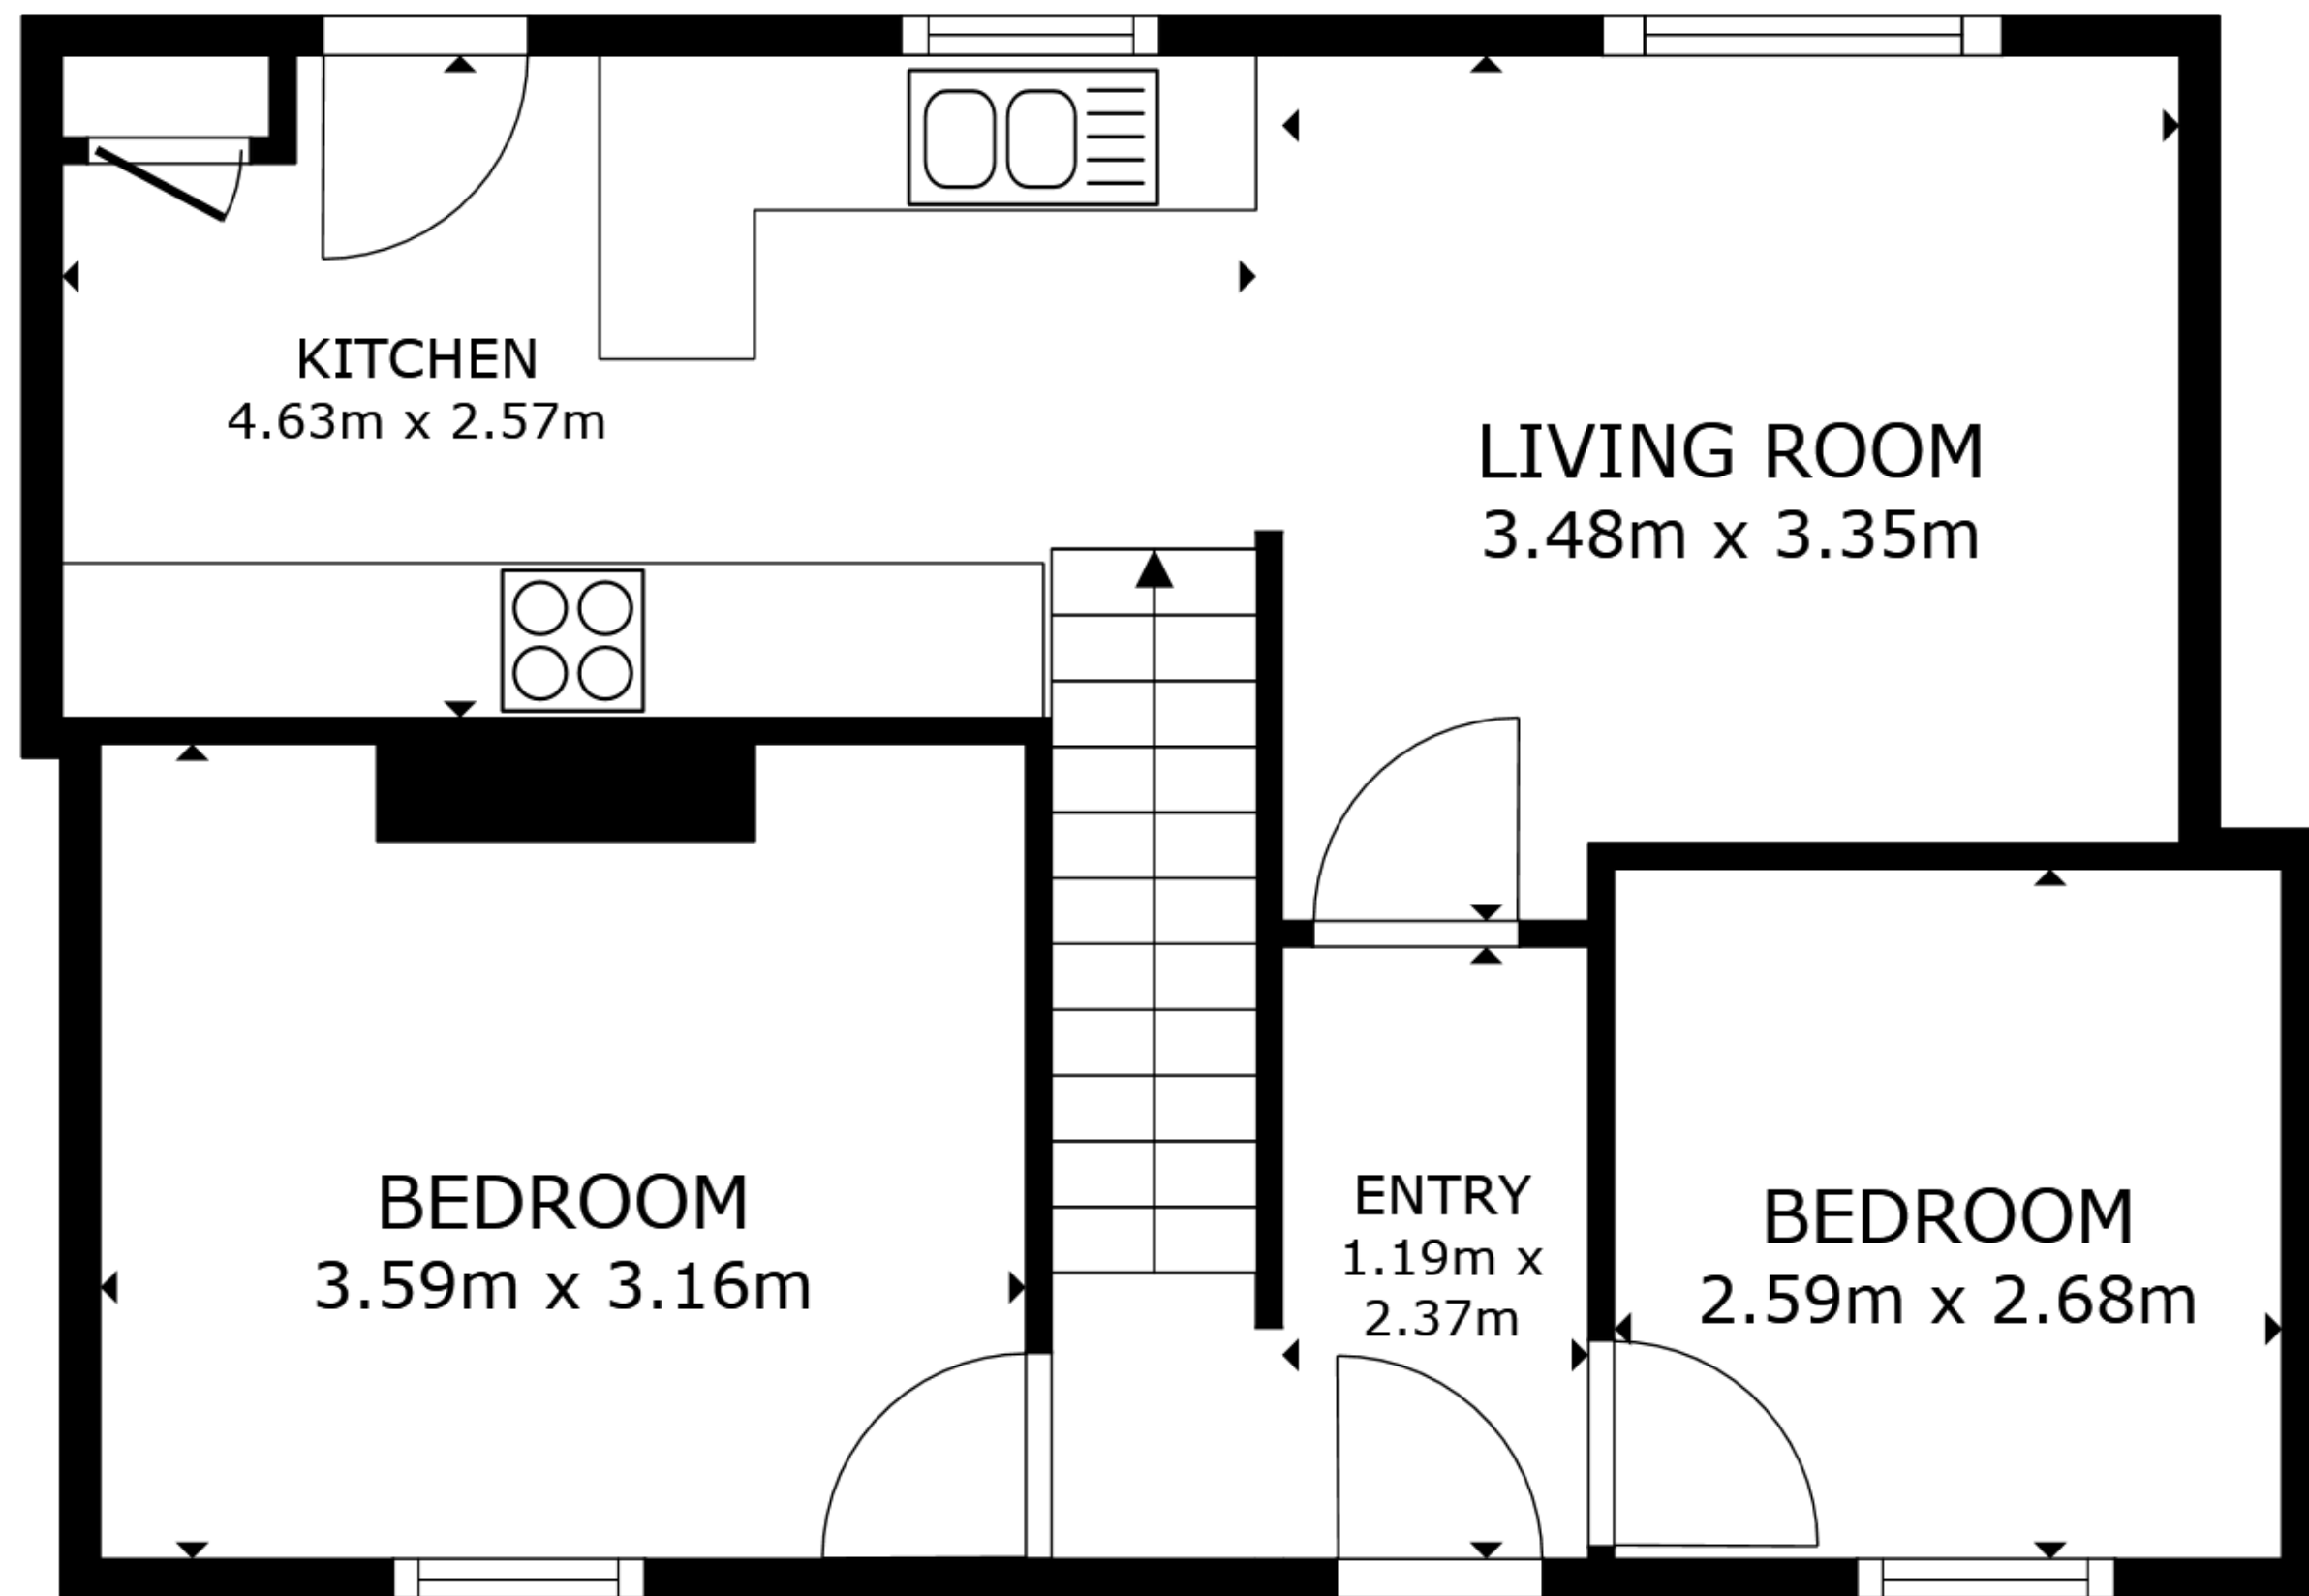

FLOOR 1

FLOOR 2

GROSS INTERNAL AREA
 FLOOR 1 47.8 m² FLOOR 2 51.5 m²
 TOTAL : 99.3 m²

SIZES AND DIMENSIONS ARE APPROXIMATE, ACTUAL MAY VARY.

FLOOR 1

FLOOR 2

GROSS INTERNAL AREA
 FLOOR 1 49.6 m² FLOOR 2 49.7 m²
 TOTAL : 99.3 m²

SIZES AND DIMENSIONS ARE APPROXIMATE, ACTUAL MAY VARY.

FLOOR 1

FLOOR 2

GROSS INTERNAL AREA
 FLOOR 1 48.3 m² FLOOR 2 49.7 m²
 TOTAL : 98.1 m²

SIZES AND DIMENSIONS ARE APPROXIMATE, ACTUAL MAY VARY.