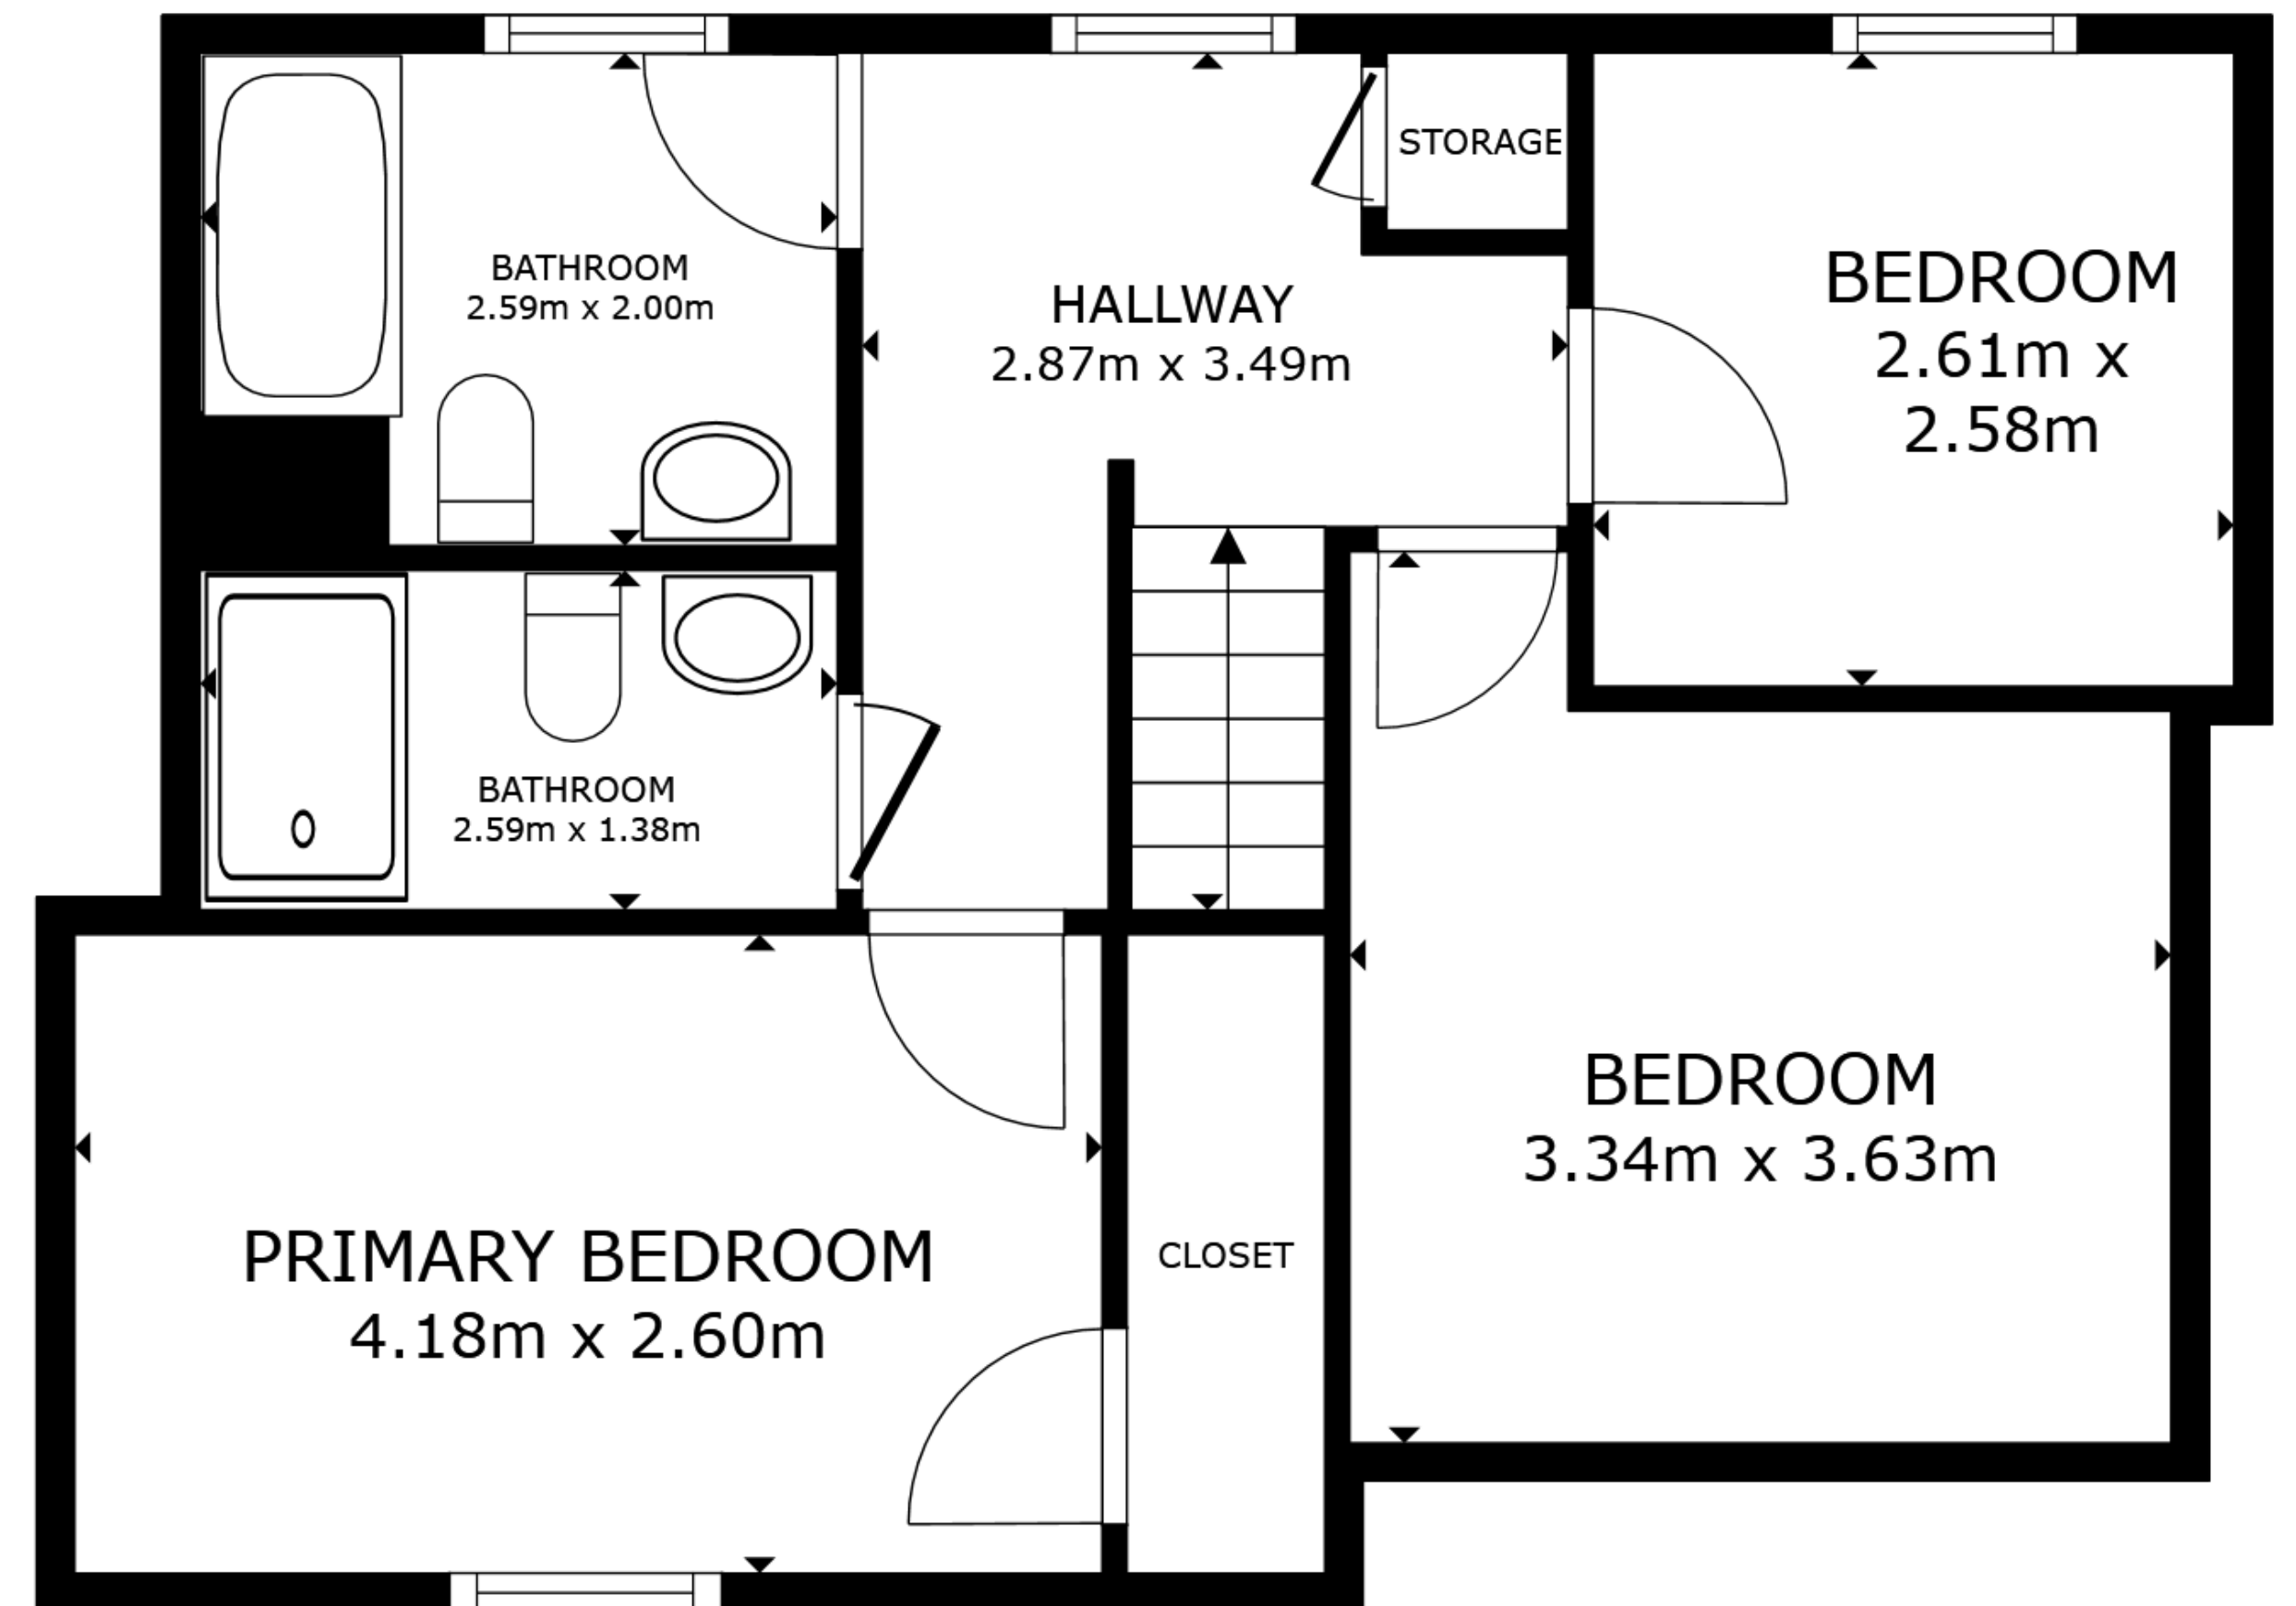

FLOOR 1

FLOOR 2

GROSS INTERNAL AREA
 FLOOR 1 47.8 m² FLOOR 2 51.5 m²
 TOTAL : 99.3 m²

SIZES AND DIMENSIONS ARE APPROXIMATE, ACTUAL MAY VARY.

FLOOR 1

FLOOR 2

GROSS INTERNAL AREA
 FLOOR 1 49.6 m² FLOOR 2 49.7 m²
 TOTAL : 99.3 m²

SIZES AND DIMENSIONS ARE APPROXIMATE, ACTUAL MAY VARY.

FLOOR 1

FLOOR 2

GROSS INTERNAL AREA
 FLOOR 1 48.3 m² FLOOR 2 49.7 m²
 TOTAL : 98.1 m²

SIZES AND DIMENSIONS ARE APPROXIMATE, ACTUAL MAY VARY.