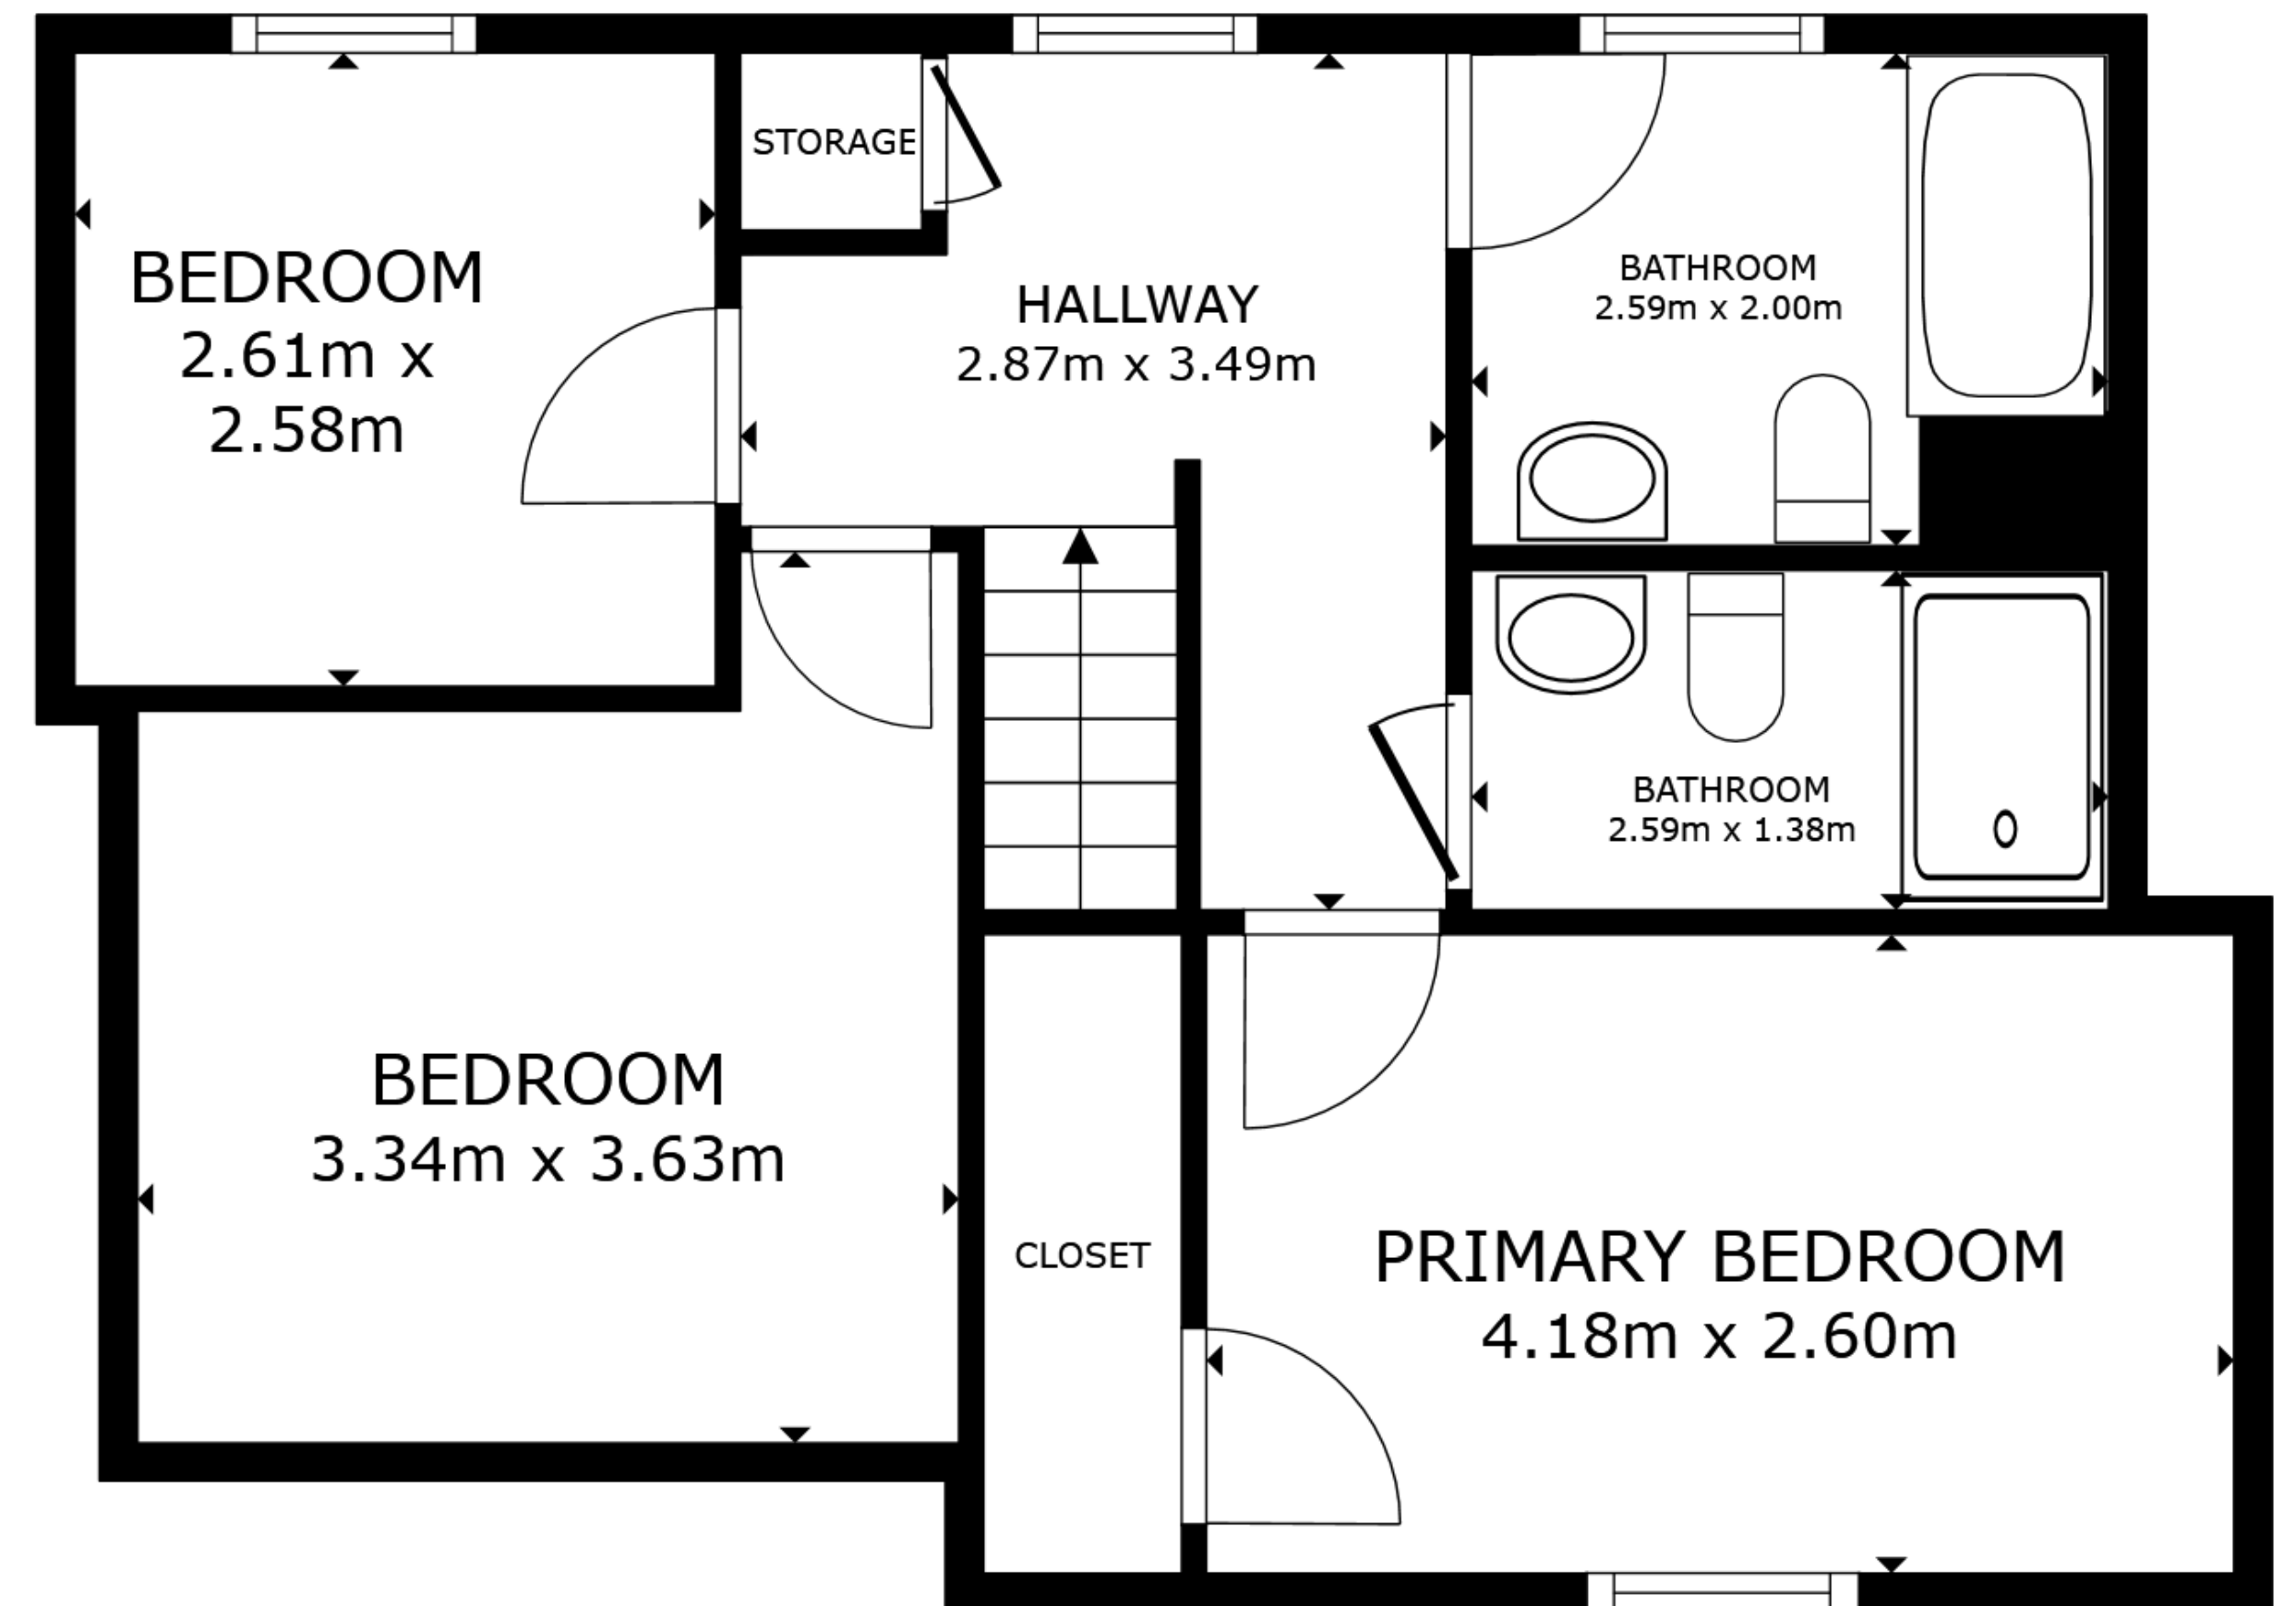

FLOOR 1

FLOOR 2

GROSS INTERNAL AREA
 FLOOR 1 47.8 m² FLOOR 2 51.5 m²
 TOTAL : 99.3 m²

SIZES AND DIMENSIONS ARE APPROXIMATE, ACTUAL MAY VARY.

FLOOR 1

FLOOR 2

GROSS INTERNAL AREA
 FLOOR 1 49.6 m² FLOOR 2 49.7 m²
 TOTAL : 99.3 m²

SIZES AND DIMENSIONS ARE APPROXIMATE, ACTUAL MAY VARY.

FLOOR 1

FLOOR 2

GROSS INTERNAL AREA
 FLOOR 1 48.3 m² FLOOR 2 49.7 m²
 TOTAL : 98.1 m²

SIZES AND DIMENSIONS ARE APPROXIMATE, ACTUAL MAY VARY.