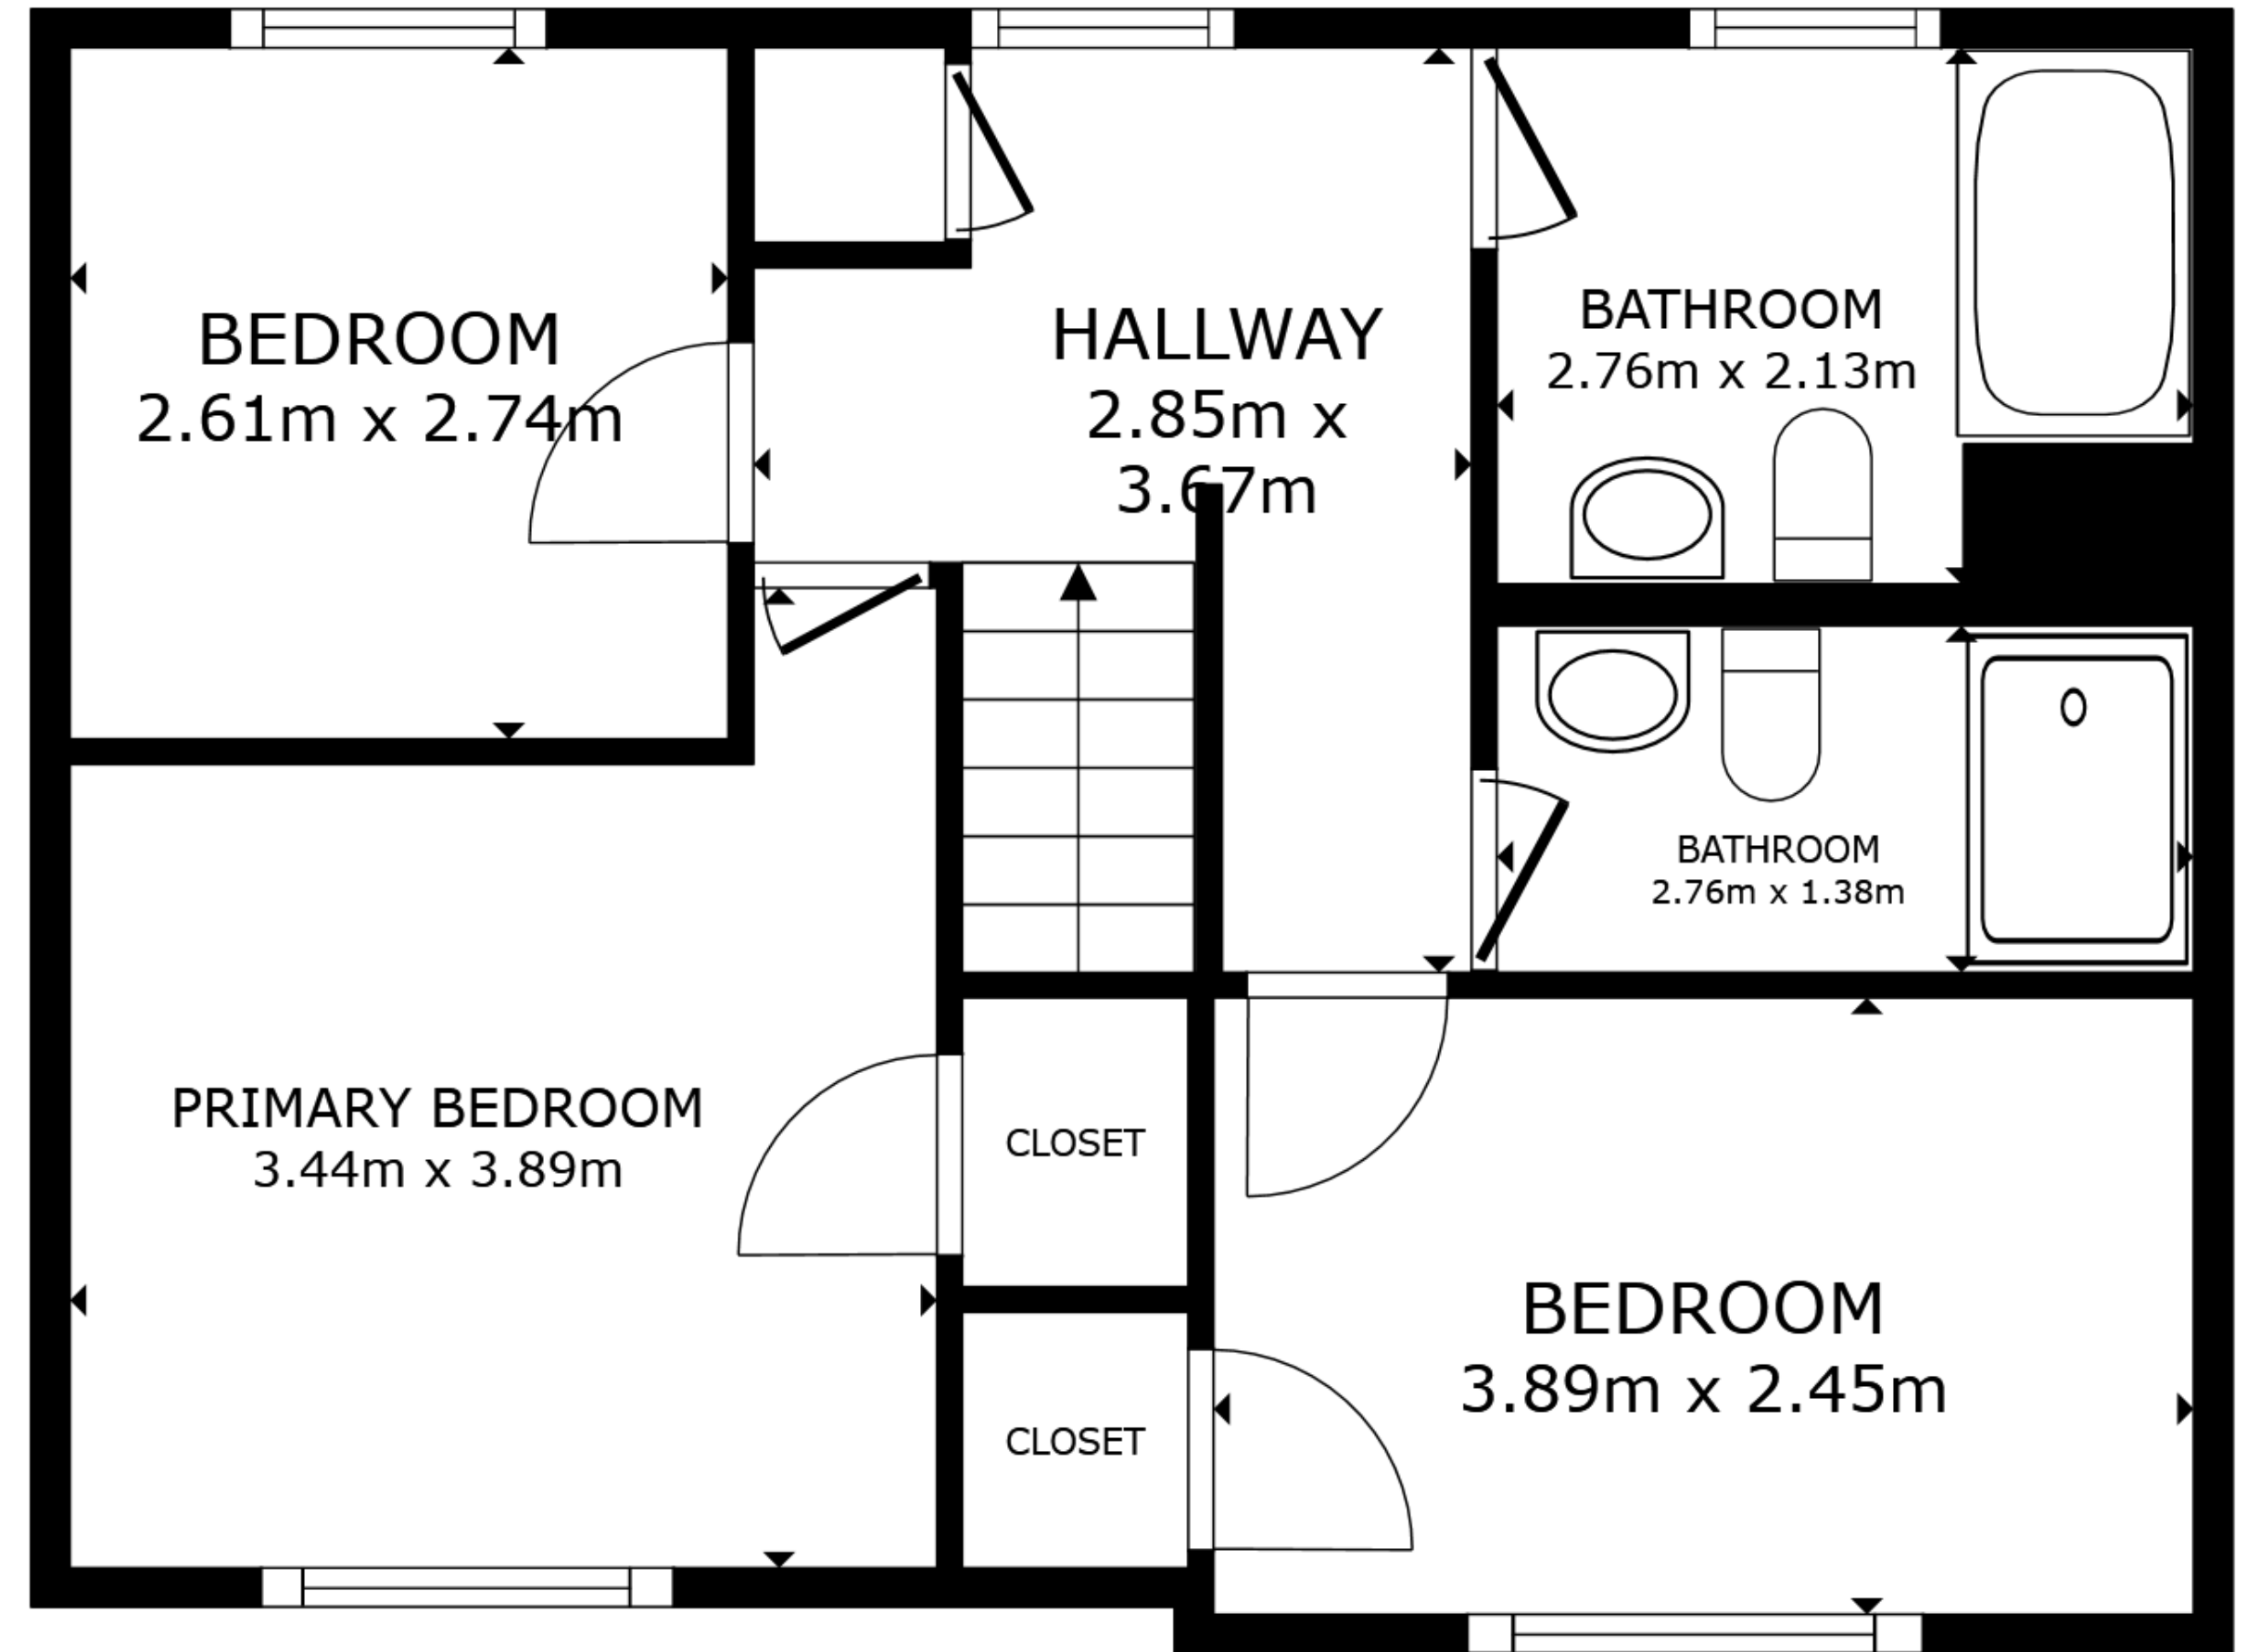

FLOOR 1

FLOOR 2

GROSS INTERNAL AREA
 FLOOR 1 47.8 m² FLOOR 2 51.5 m²
 TOTAL : 99.3 m²

SIZES AND DIMENSIONS ARE APPROXIMATE, ACTUAL MAY VARY.

FLOOR 1

FLOOR 2

GROSS INTERNAL AREA
 FLOOR 1 49.6 m² FLOOR 2 49.7 m²
 TOTAL : 99.3 m²

SIZES AND DIMENSIONS ARE APPROXIMATE, ACTUAL MAY VARY.

FLOOR 1

FLOOR 2

GROSS INTERNAL AREA
 FLOOR 1 48.3 m² FLOOR 2 49.7 m²
 TOTAL : 98.1 m²

SIZES AND DIMENSIONS ARE APPROXIMATE, ACTUAL MAY VARY.