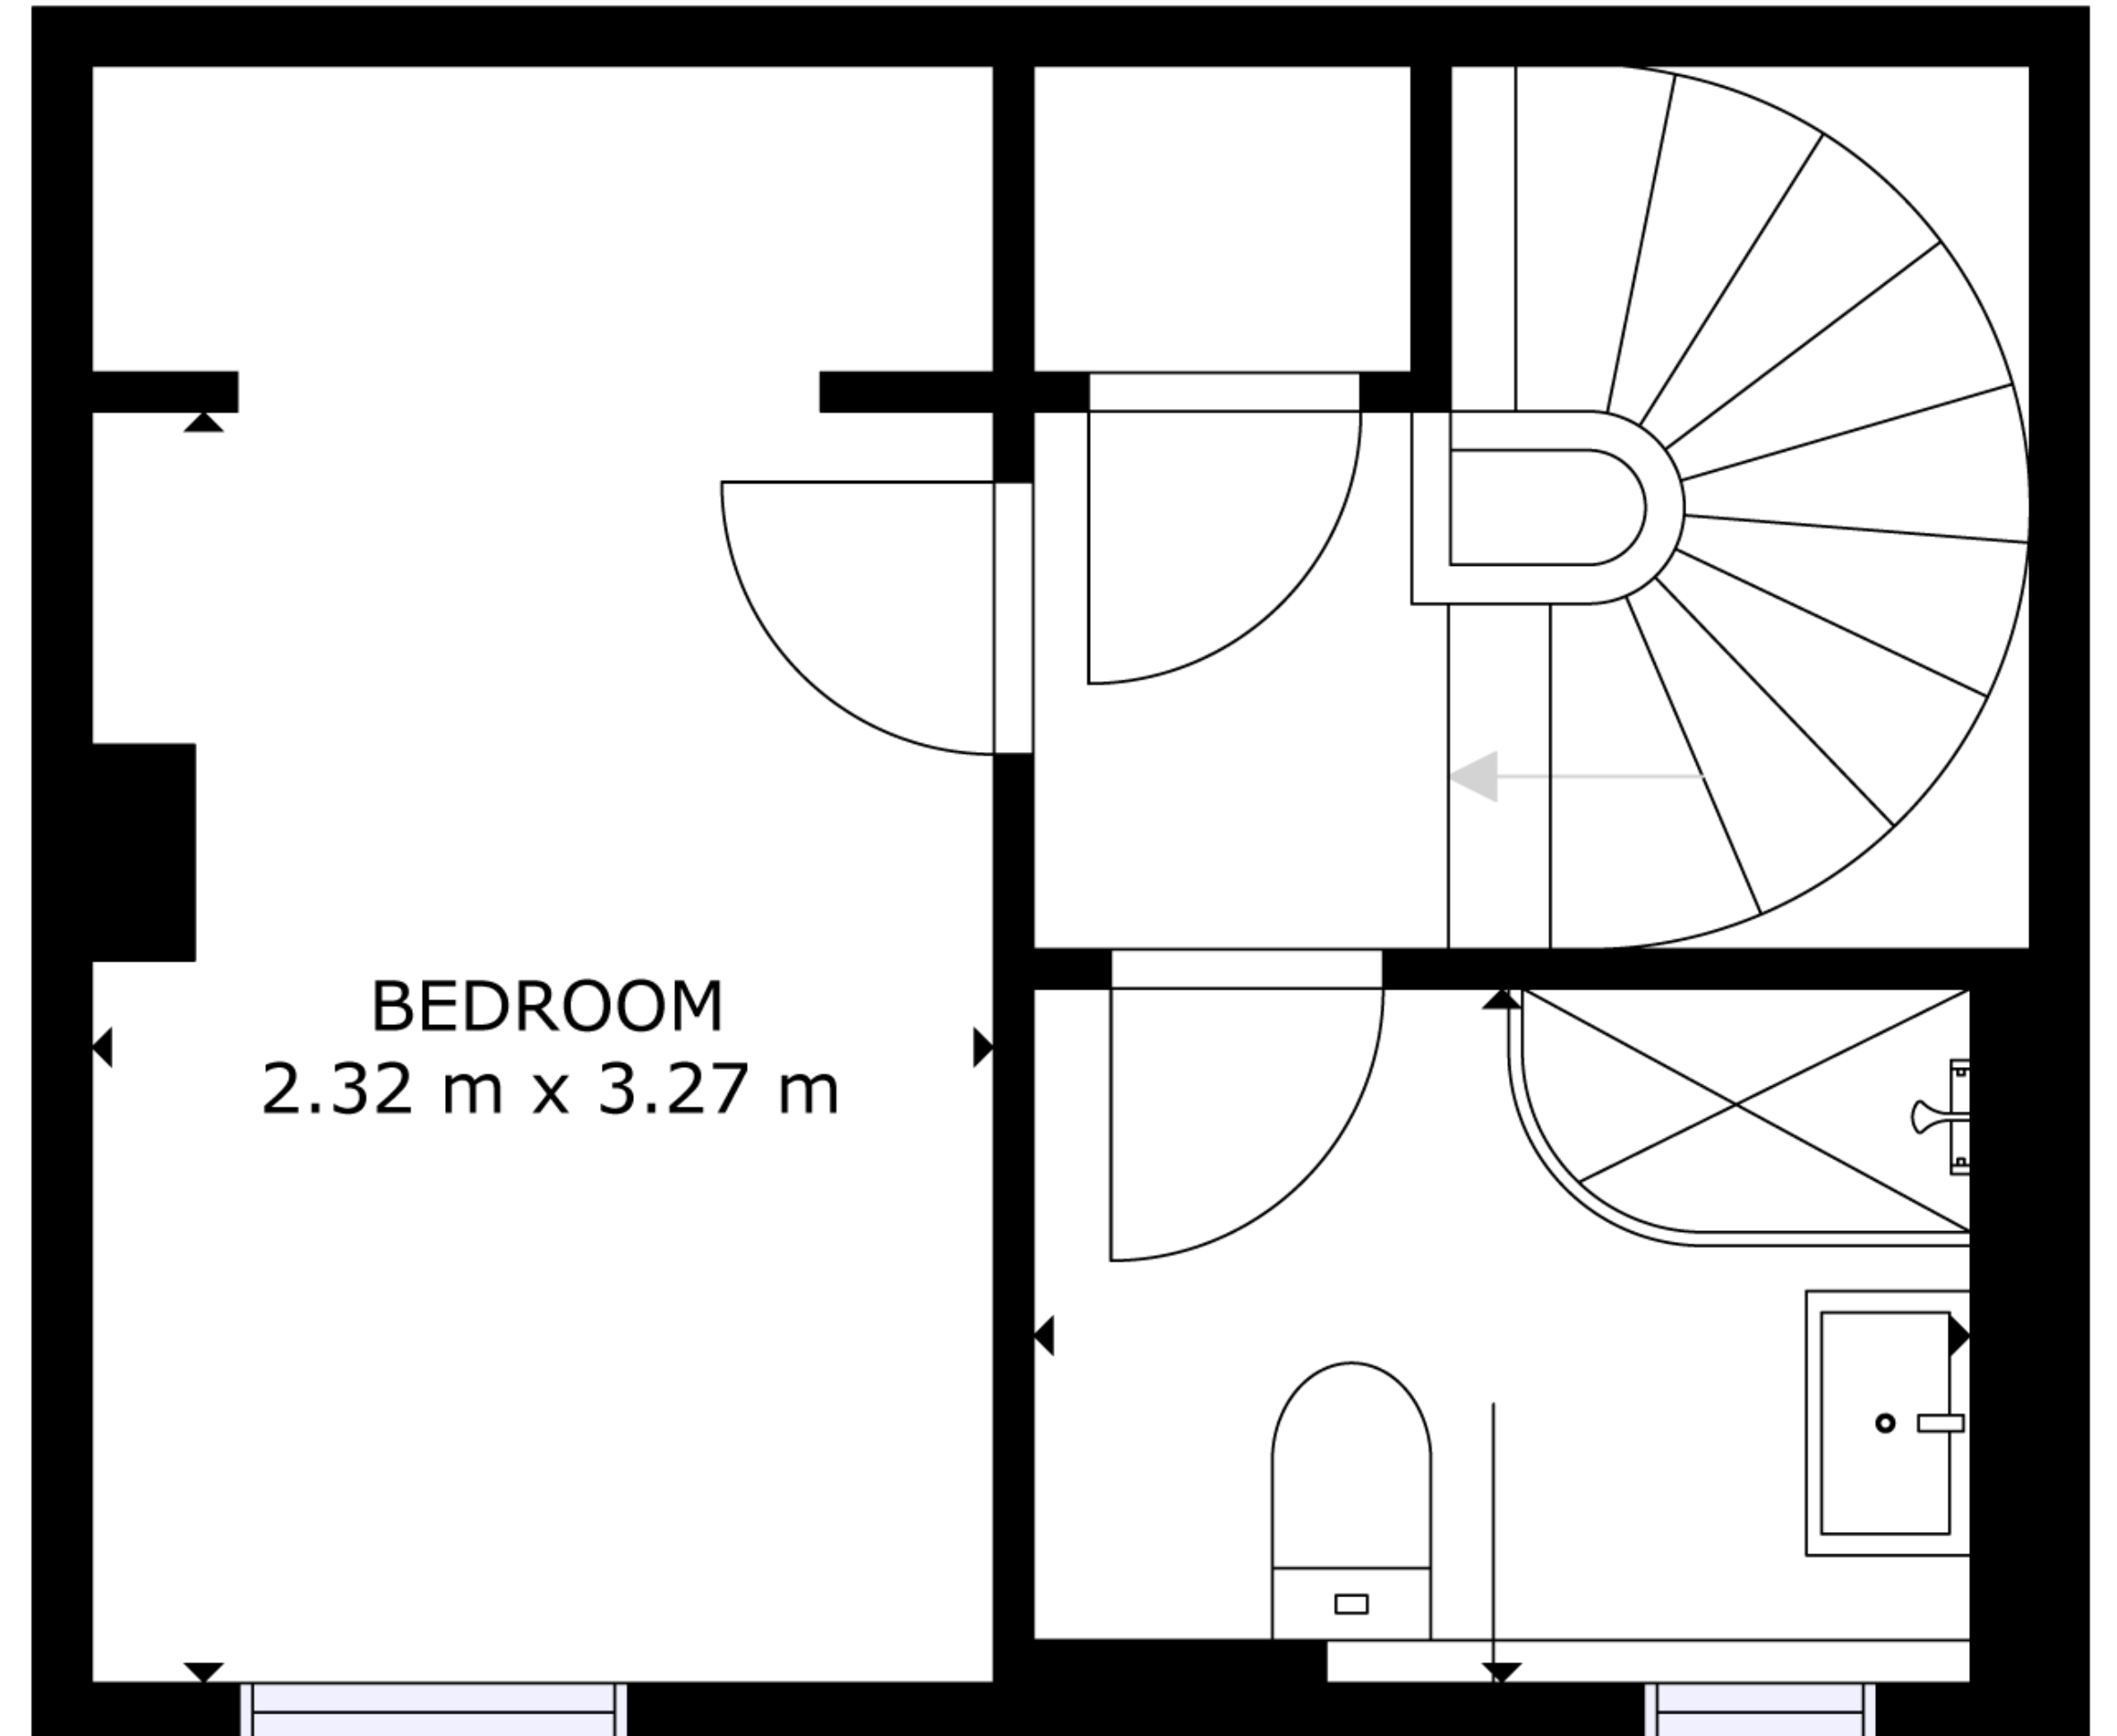

FLOOR 1

KITCHEN
1.98 m x 1.79 m

FLOOR 2

BATHROOM
2.41 m x 1.79 m

GROSS INTERNAL AREA
 FLOOR 1: 20 m², FLOOR 2: 20 m²
 TOTAL: 40 m²
 SIZES AND DIMENSIONS ARE APPROXIMATE, ACTUAL MAY VARY.