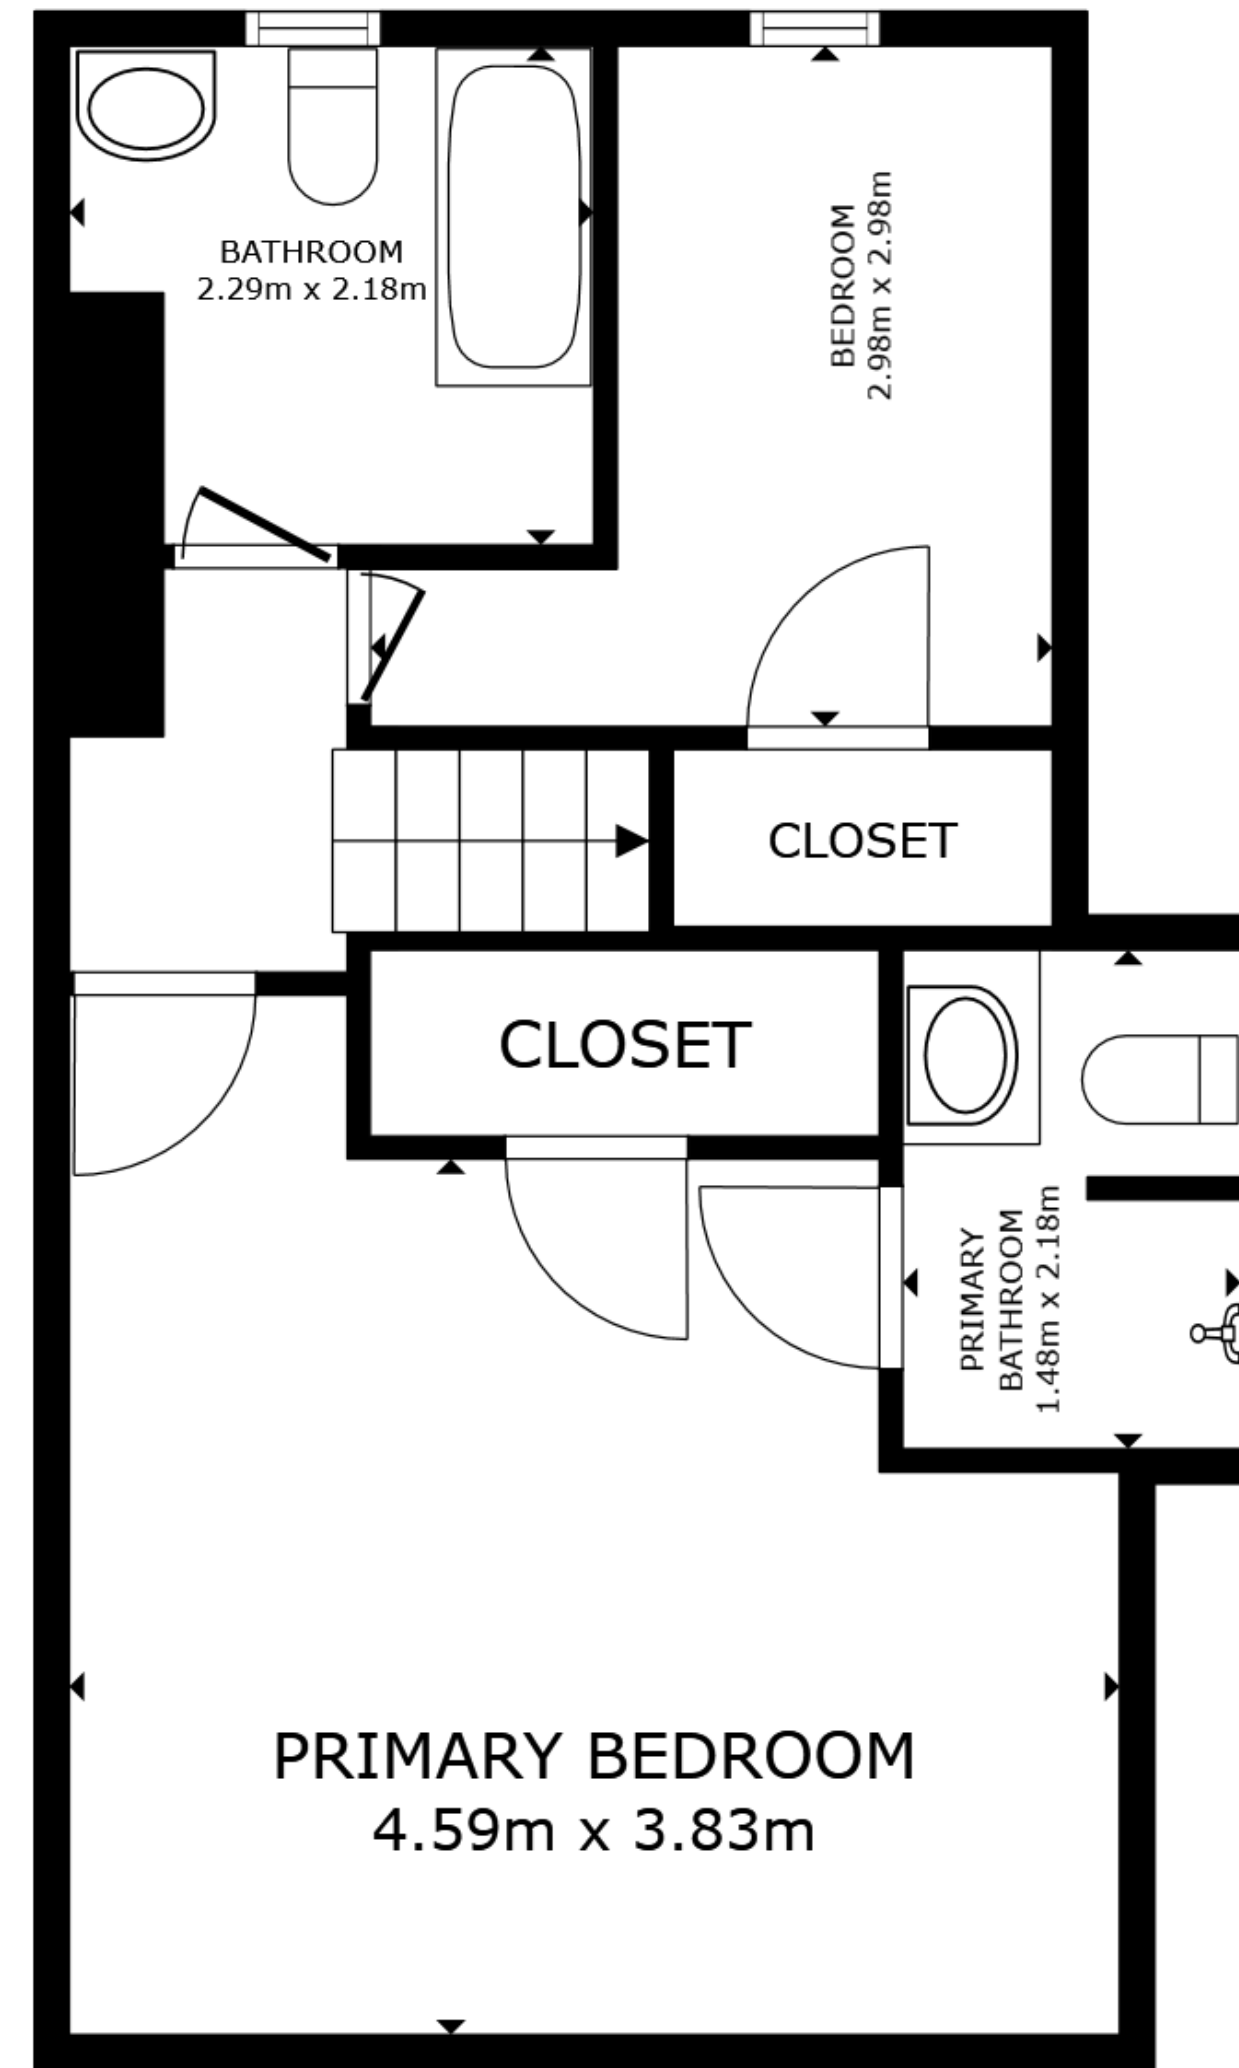

FLOOR 1

FLOOR 2

FLOOR 3

FLOOR 4

GROSS INTERNAL AREA
 FLOOR 1 32.9 m² FLOOR 2 33.9 m² FLOOR 3 39.9 m² FLOOR 4 16.0 m²
 TOTAL : 122.7 m²
 SIZES AND DIMENSIONS ARE APPROXIMATE, ACTUAL MAY VARY.