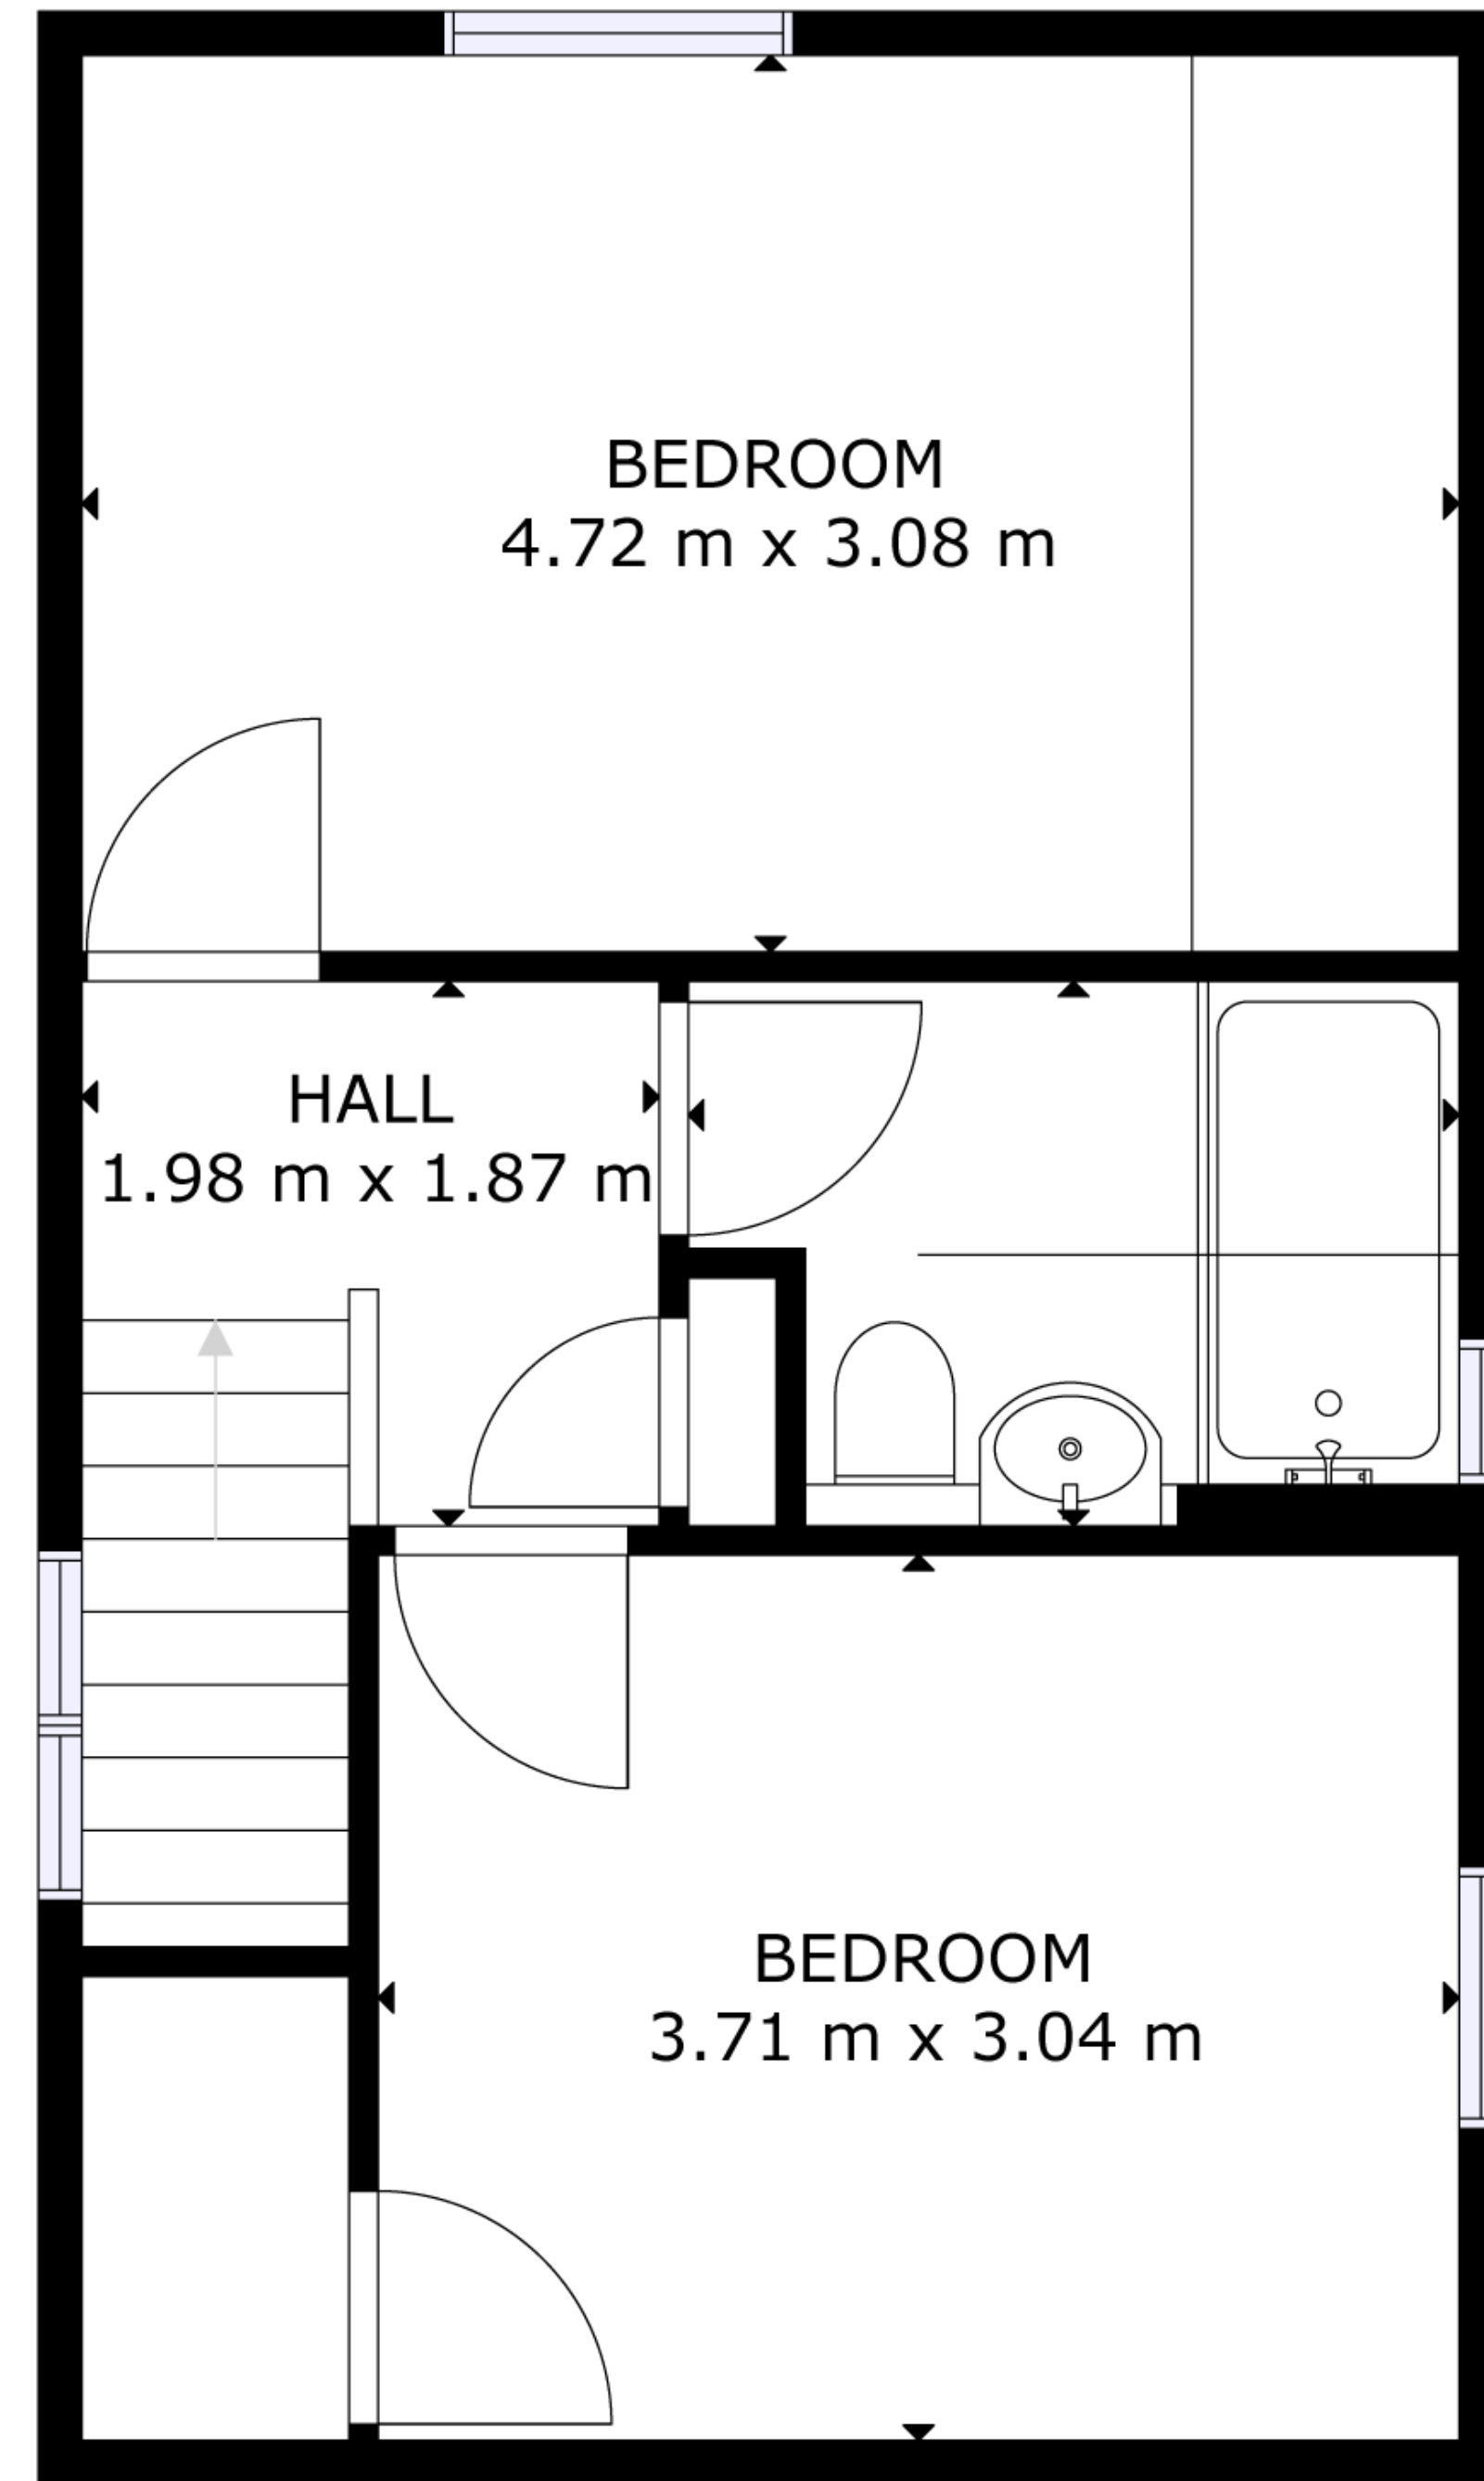

FLOOR 1

FLOOR 2

GROSS INTERNAL AREA
 FLOOR 1: 39 m², FLOOR 2: 39 m²
 TOTAL: 78 m²
 SIZES AND DIMENSIONS ARE APPROXIMATE, ACTUAL MAY VARY.